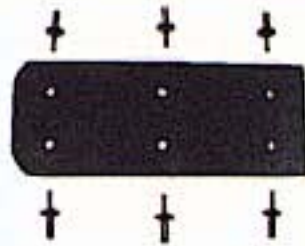

524 - \$ 52.00 20/Pkg
OEM #2227-38

Insulating fiber washer. .330" I.D.

MISCELLANEOUS OEM'S

LEGEND

PEDAL PADS & SPRINGS

1824 - \$ 7.60
OEM #6-3585

Accelerator pedal pad, solid rubber with 6 drive rivets

4302 - \$ 54.00 10/Pkg
OEM #6-3569