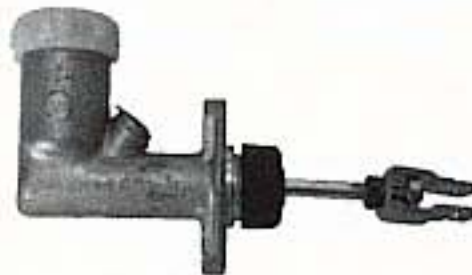

Bearing cup

**3732 - \$ 19.00**  
OEM #A-50042 /#LM-11949

bearing cone

### BRAKE PARTS

**4225 - \$ 144.00**  
OEM #C-35752

Master cylinder, Lucas Girling 3/4" bore

**4232 - \$ 88.00**  
OEM #A-35108

Wheel cylinder, Lucas Girling. 3/4" bore

**4229 - \$ 44.00**  
OEM #A-35107

Brake shoe return spring set. One per wheel

### ELECTRICAL & SWITCHES

**2674 - \$ 26.00**  
OEM #A-46113

Key switch with mixed key numbers, 2 wires and 2 keys. Spade connection

**2646 - \$ 19.40**  
OEM #A-40315

Brake light switch, 2 terminals

**2456 - \$ 18.00**  
OEM #A-40873