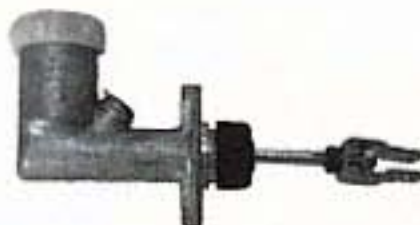

LINKAGE SPRINGS & CLEVIS PIN

4304 - \$ 33.00 10/Pkg
OEM #3002

3-7/8" accelerator return spring

4305 - \$ 7.00 10/Pkg
OEM #3012

Hill brake lock spring

1695 - \$ 9.00 20/Pkg
OEM #6090

5/16" x 1" clevis pin

BRAKE SHOES & PARTS

4252 - \$ 82.00 4/Box
OEM #'s 5-3198 short / 5-3199 long

Replacement brake shoe set with 2 short linings 1 3/4" x 5 1/2" and two long linings 1 3/4" x 7"

4209 - \$ 62.00 4/Box
For Mercury hydraulic brake system
OEM #4395

Replacement brake shoe set with 1 1/2" x 6-5/8" linings

4229 - \$ 444.00 Set
OEM #'s 50-243199, 50-24-3200

Brake shoe return spring set.
Includes 4-3/8" and 3-7/16" spring

HYDRAULIC COMPONENTS

4250 - \$ 82.00
For Mercury type brake system
OEM #4393

Passenger side wheel cylinder

4251 - \$ 82.00
For Mercury type brake system
OEM #4394

Drivers side wheel cylinder

4225 - \$ 144.00
For Lucas Girling system
OEM #50-24-1130

Master cylinder with 3/4" bore

4232 - \$ 88.00
OEM #'s 50-24-3203, 50-24-3204
OEM #50-24-3215