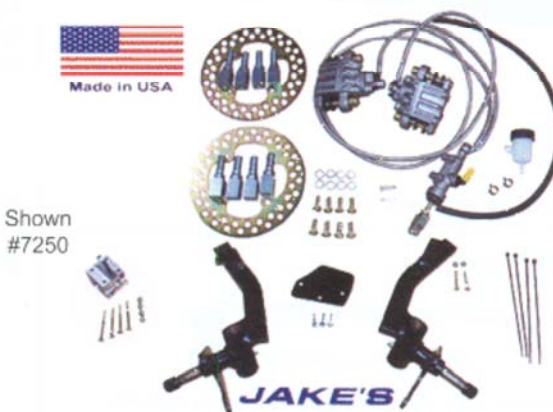

[\(Click\) Go to GM Carts](#)

[\(Click\) Contact GM Carts](#)

**7244**

For Club Car 1981-03 DS cars  
with steel front dust covers Non-lifted cars

*For non-lifted cars*

Shown  
#7250

**Price**  
**\$528.00**  
EACH  
You Save  
\$132.00

1

[add to cart](#)

**\$528.00**

**You Save**  
**\$132.00**

Hydraulic brake system for front wheels only. Increases stopping power 3X, for your speed modified golf car. Includes pre charged hydraulic components, rotors, shoes and mounting hardware, front spindles with brackets. Does not affect rear parking brake or rear brakes.

[Edit Cart](#)

20 lbs

[Check Out](#)

330.00 2.00 \$198.00 \$660.00 0.20

**7250**

For Club Car 2004-up DS cars  
with plastic front dust covers Non-lifted cars

*For non-lifted cars*

Shown  
#7250

**Part Number**  
**7250**  
**DISC BRAKE KIT 04**  
**UP, CC DS PLASTIC**

**Price**  
**\$528.00**  
EACH  
You Save  
\$132.00

1

[add to cart](#)

**List Price**  
**\$660.00**

**Your cost**  
**\$528.00**