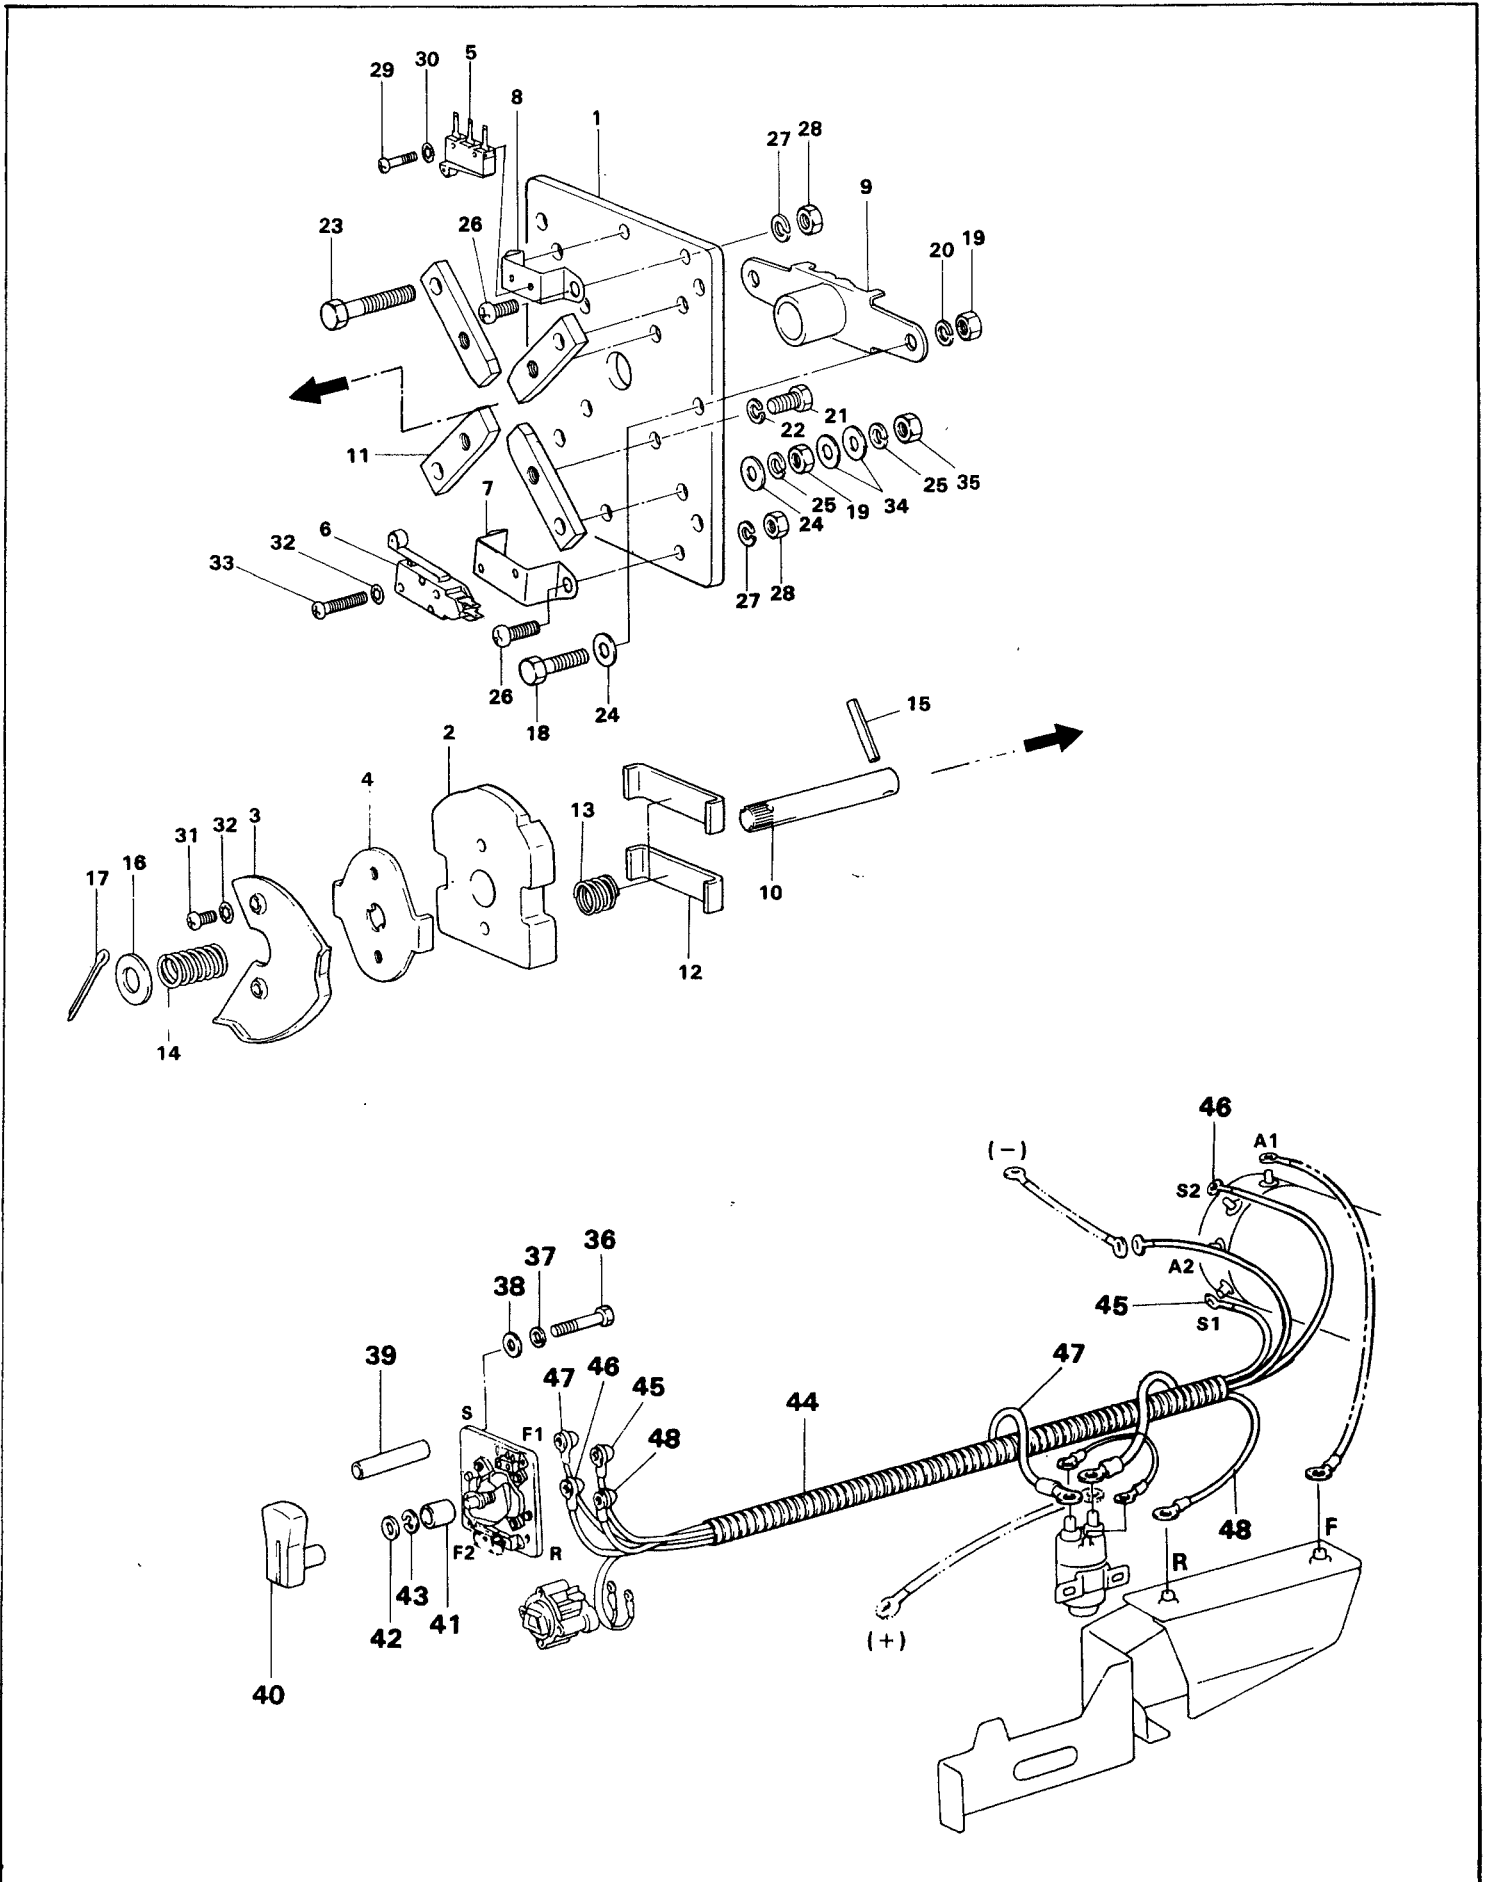

8-08 F/R SWITCH & WIRE HARNESS

8-08. F/R SWITCH & WIRE HARNESS

| NO | PART NAME | PART NO | Q'TY | REMARK |
|--------|------------------------|------------|------|---------------|
| 1 ~ 33 | F/R Switch Ass'y | GB1-808001 | 1 | |
| 1 | Body | | 1 | |
| 2 | Micro Guide (A) | | 1 | |
| 3 | Micro Guide (B) | GB1-808020 | 1 | |
| 4 | Bracket | | 1 | |
| 5 | Micro Switch (Buzzer) | GC1-808003 | 1 | Normal Open |
| 6 | Micro Switch (Cut-Off) | GC1-808002 | 1 | Normal Closed |
| 7 | Bracket | GB1-808070 | 1 | |
| 8 | Bracket | GC1-808080 | 1 | |
| 9 | Stopper | GB1-808170 | 1 | |
| 10 | Shaft | | 1 | |
| 11 | Contact | | 4 | |
| 12 | Moving Contact | | 2 | |
| 13 | Spring, Contact | | 2 | |
| 14 | Spring, Pressure | | 1 | |
| 15 | Pin, Spring | 6EI-209000 | 1 | φ4, L = 40 |
| 16 | Washer, Plane | 4AG-000110 | 1 | M10 |
| 17 | Pin, Split | 6FF-110100 | 1 | φ2.5, L = 20 |
| 18 | Bolt, Hex | 1AJ-122100 | 2 | M6, L = 20 |
| 19 | Nut | 2AJ-002120 | 6 | M6 |
| 20 | Washer, Spring | 4BE-003110 | 2 | M6 |
| 21 | Bolt, Hex | 1AJ-082100 | 4 | M6, L = 12 |
| 22 | Washer, Spring | 4BE-003110 | 4 | M6 |
| 23 | Bolt, Hex | 1AJ-168000 | 4 | M6, L = 30 |
| 24 | Washer, Plane | 4AE-000110 | 6 | M6 |
| 25 | Washer, Spring | 4BE-003110 | 8 | M6 |