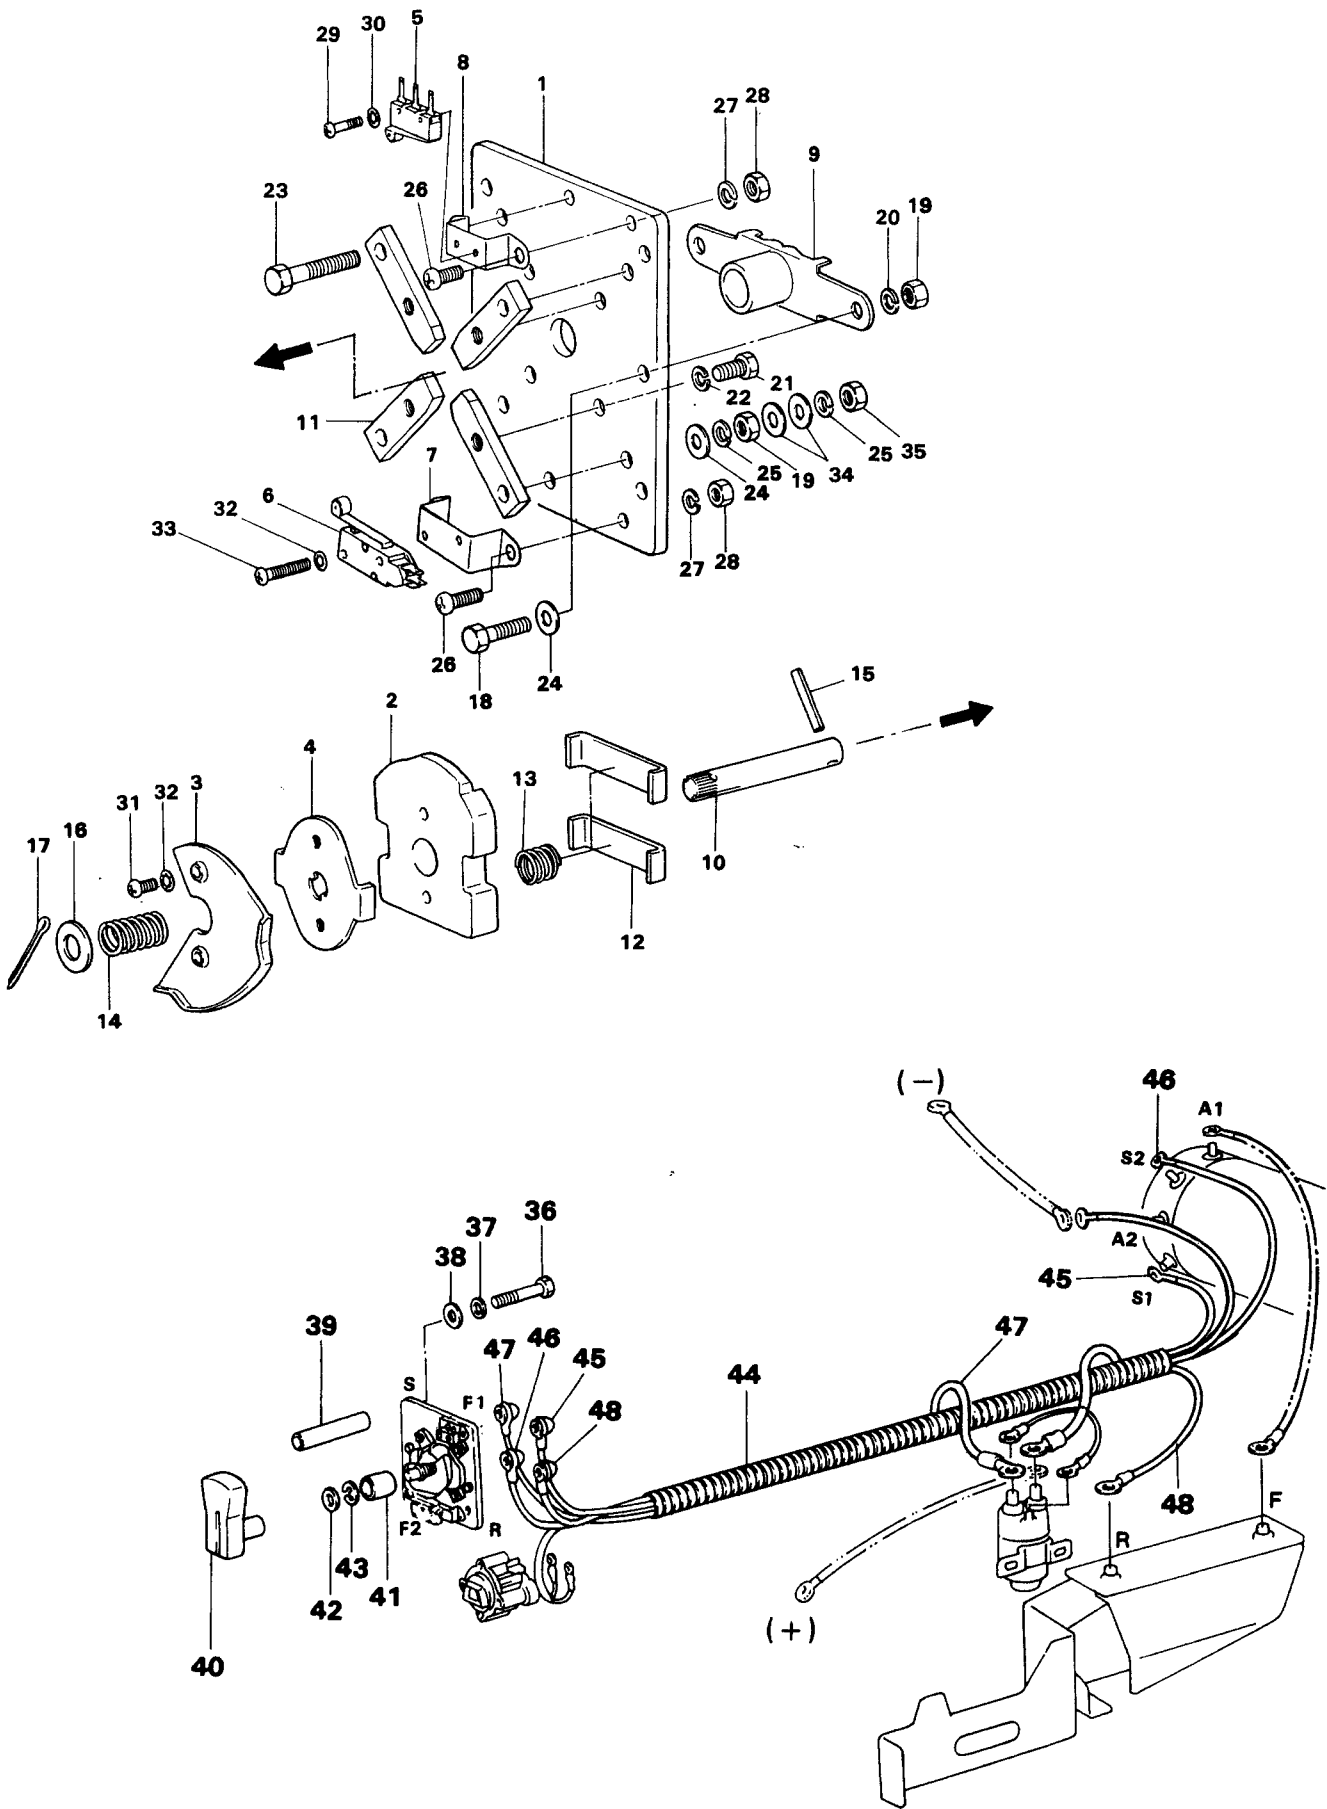

8-08 F/R SWITCH & WIRE HARNESS

8-08 F/R SWITCH & WIRE HARNESS

NO	PART NAME	PART NO	Q'TY	REMARK
26	Screw , Pan Head	3GJ-312100	4	M5, L = 16
27	Washer, Spring	4BD-003110	4	M5
28	Nut	2AI-002120	4	M5
29	Screw , Pan Head	3GA-252100	2	M2, L = 12
30	Washer, Tooth	4CA-003110	2	M2
31	Screw , Pan Head	3GE-192100	2	M3, L = 8
32	Washer, Tooth	4CB-003110	4	M3
33	Screw, Pan Head	3GE-312100	2	M3, L = 16
34	Washer, Plane	4AE-008010	8	M6, Cu
35	Nut	2AJ-008010	4	M6, Cu
36	Bolt	1AJ-482130	4	M6, L = 85, S = 20
37	Washer, Spring	4BE-003110	4	M6
38	Washer, Plane	4AE-000110	4	M6
39	Collar	GB1-808164	4	
40	F/R Switch Lever	GB1-808160	1	
41	Bush	GB1-808162	1	
42	Washer, Plane	4AH-245012	1	M12
43	Circlip	7AO-080130	1	
44	Wire harness Ass'y	GB1-852001	1	Includes #45, 46, 47, 48
45	Wire (F1-S1)	GB1-802024	1	
46	Wire (F2-S2)	GB1-802021	1	
47	Wire (S-Relay)	GB1-802022	1	
48	Wire (R-R)	GB1-802023	1	
K1	F/R Contact Kit	GB1-858110	1	Includes #11 ~ 14