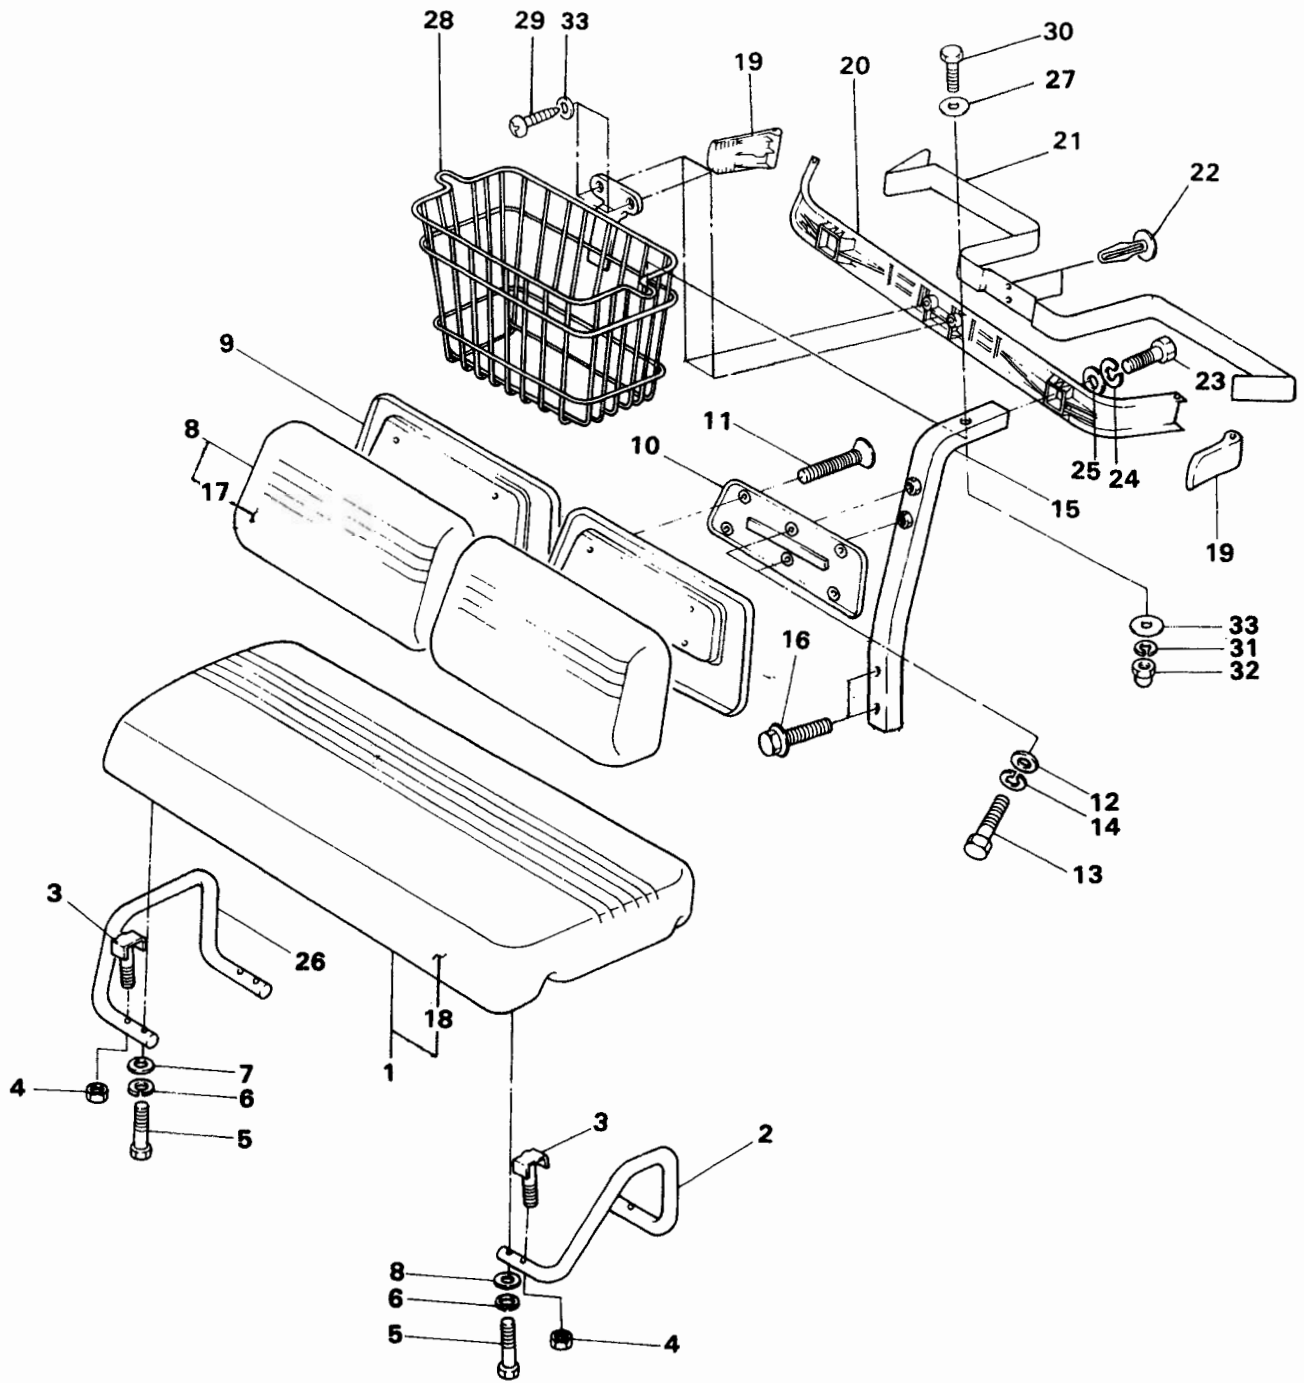

# 6-04 SEAT

## 6-04 SEAT

NO	PART NAME	PART NO	Q'TY	REMARK
1	Seat Cushion Ass'y	GC1-604010	1	
2	Seat Handle (L/H)	GC1-703060	1	
3	Bolt, Handle	1AL-272102	4	M8, L = 50
4	Nut	2HL-003120	4	M8
5	Bolt	1AL-332140	4	M8, L = 60
6	Washer, Spring	4BF-003110	4	M8
7	Washer, Plane	4AF-000110	4	M8
8	Back Seat Ass'y	GC1-604050	2	
9	Back Seat Cover	GC1-604060	2	
10	Steel Pan, Back Seat	GC1-704080	2	
11	Screw, Plate	3AL-532300	8	M6, L = 35
12	Washer, Plane	4AG-000110	8	M10
13	Bolt	1ZM-123100	4	M10, L = 20
14	Washer, Spring	4BG-003110	4	M10
15	Back Seat Post (A)	GC1-704002	2	
16	Bolt	1XM-274450	4	M10, L = 50,
17	Back Seat Leather	GC1-604150	2	
18	Seat Cushion Leather	GC1-604110	1	
19 ~ 22	Back Holder Ass'y	GC1-603340	1	
19	Bag Holder Lock	GC1-603320	2	
20	Bag Holder Support	GC1-603310	1	
21	Bag Holder Band	GC1-603330	1	
22	Rivet, Plastic	5BK-157300	2	
23	Bolt	1ZM-143300	2	M10, L = 25
24	Washer, Spring	4BG-003310	2	M10

## 6-04 SEAT

**6-04 SEAT**

NO	PART NAME	PART NO	Q'TY	REMARK
25	Washer ,Plane	4AG-300312	2	M10
26	Seat Handle (R/H)	GC1-703050	1	
27	Washer, Plane	4AE-005010	2	M6
28	Basket, Sweater	GC1-603230	1	
29	Screw, Tapping	3FJ-305020	2	L = 15
30	Screw , Truss Head	3EL-615000	2	M6, L = 45
31	Washer, Spring	4BE-005010	2	M6
32	Cap Nut	2KJ-118220	2	M6
33	Washer ,Plane	4AE-005010	4	M6