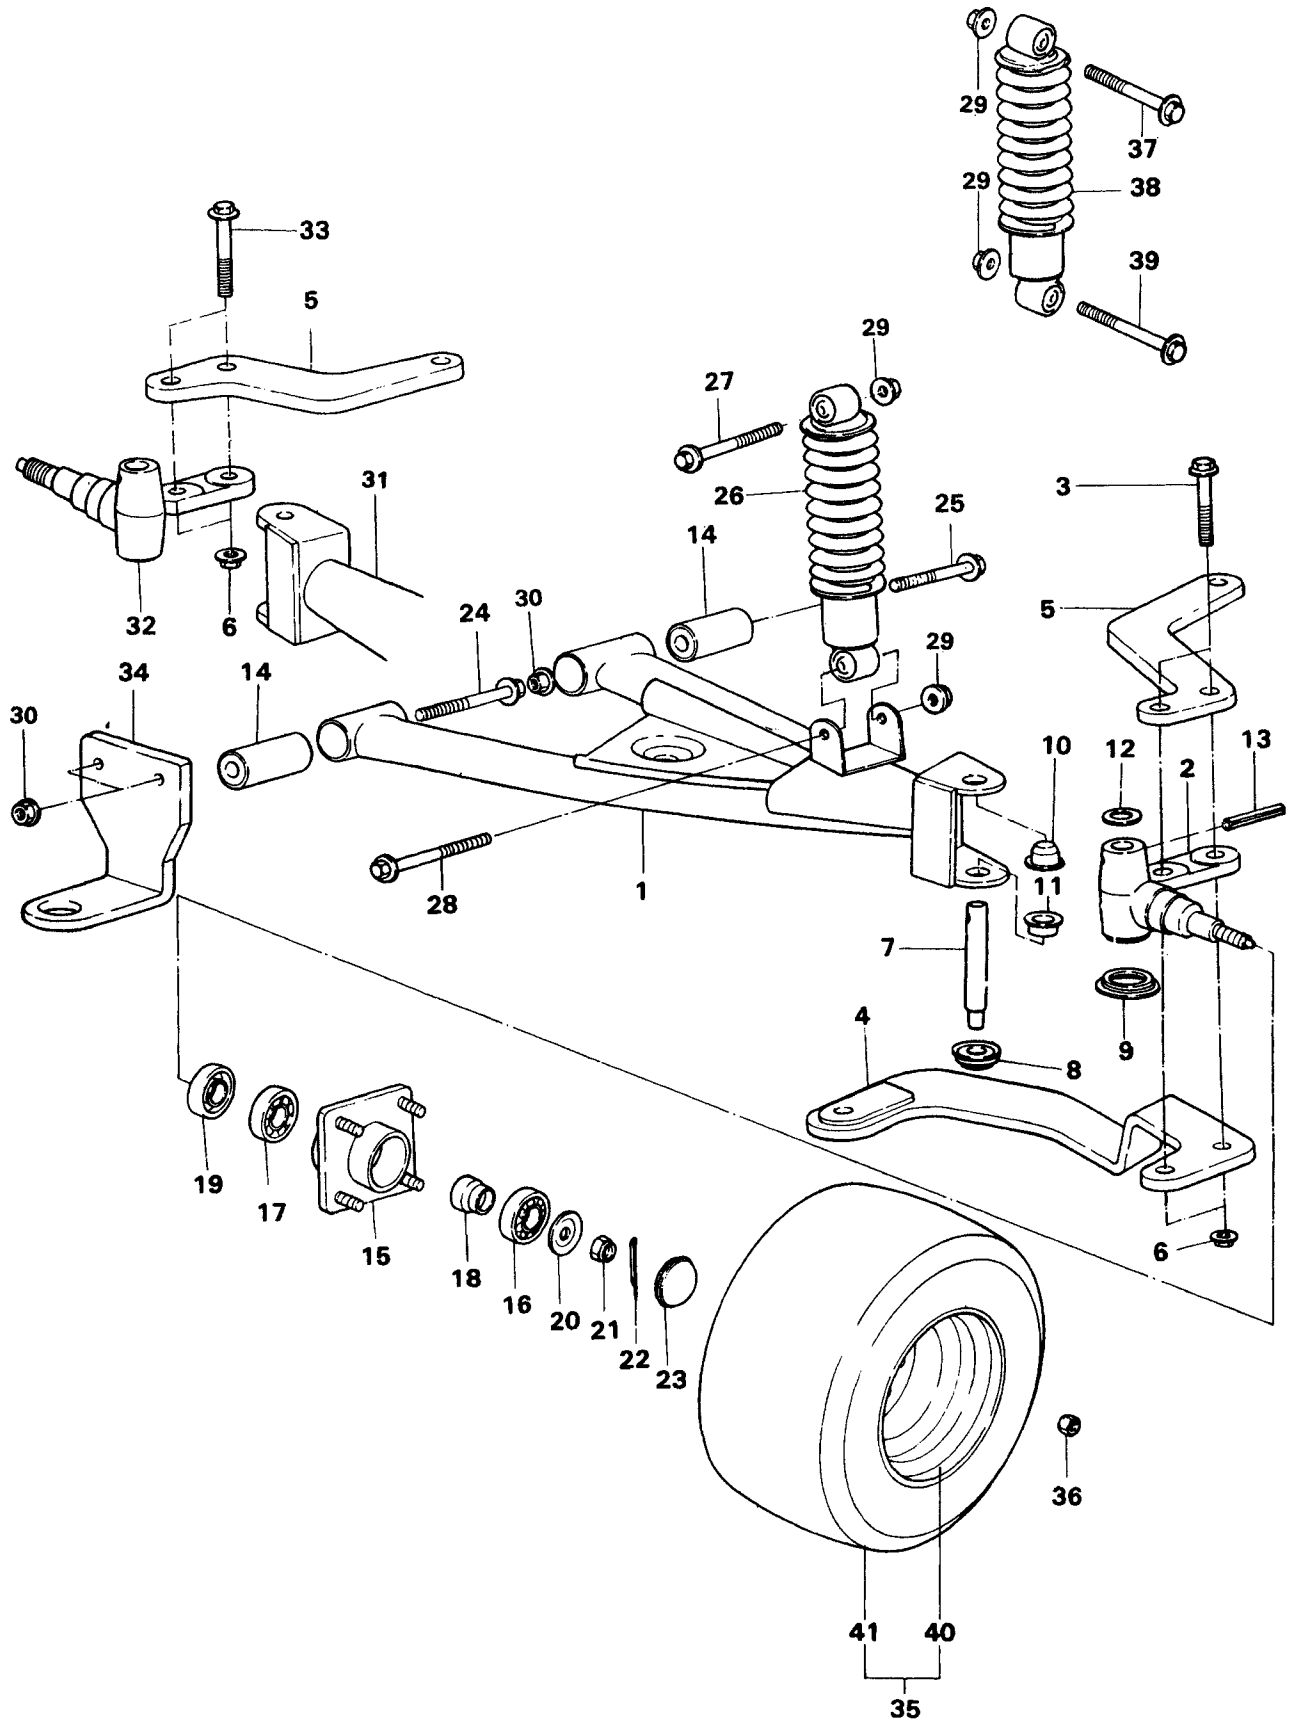

5-01 ~ 07 SUSPENSION

5-01 ~ 07 SUSPENSION

NO	PART NAME	PART NO	Q'TY	REMARK
1 ~ 30	Front Axle Ass'y (L/H)	GC1-502030	1	
5 ~ 33	Front Axle Ass'y (R/H)	GC1-502032	1	
1	Front Axle Lower Arm (L/H)	GC1-502040	1	Includes #14
2	Knuckle (L/H)	GC1-503100	1	
3	Bolt (L/H)	1XM-243140	2	M10, L = 45
4	Steering Arm	GC1-401100	1	
5	Knuckle Arm	GC1-505100	2	
6	Nut	2XM-113122	4	M10
7	King Pin	GC1-503110	2	
8	Dust Seal #2		2	
9	Dust Seal #1		2	
10	Plug		2	
11	Bush		2	
12	Wear Plate		2	
13	Pin, Spring	6EK-149000	2	
14	Bush	GC1-502100	4	
15	Hub	GC1-504150	2	
16	Bearing	862-040020	2	
17	Bearing	860-050020	2	
18	Collar	GC1-504130	2	
19	Oil Seal	GC1-504110	2	
20	Washer, Conical	GC1-504140	2	
21	Hub Nut	GC1-504190	2	
22	Pin, Split	6FF-130100	2	
23	Cover	GC1-504120	2	
24	Bolt	1XM-454142	2	M10, L = 80

5-01 ~ 07 SUSPENSION

5-01 ~ 07 SUSPENSION

NO	PART NAME	PART NO	Q'TY	REMARK
25	Bolt	1XM-424142	2	M10, L = 75
26	Front Shock Absorber	GB1-551010	2	
27	Bolt	1XM-364450	2	M10, L = 65
28	Bolt	1XM-274450	2	M10, L = 50
29	Nut	2XM-113422	8	M10
30	Nut	2XM-113122	4	M10
31	Front Axle Lower Arm (R/H)	GC1-502041	1	Includes #14
32	Knuckle (R/H)	GC1-503101	1	
33	Bolt (R/H)	1XM-183140	2	M10, L = 35
34	Towing Bracket	GC1-701360	1	
35	Wheel & Tire	GC1-507010	2	Includes #40, 41
36	Wheel Nut	GC1-202800	8	
37	Bolt	1XM-304440	2	M10, L = 55
38	Rear Shock Absorber	GB1-556010	2	
39	Bolt	1XM-274450	2	M10, L = 50
40	Wheel	GC1-507020	2	
41	Tire	GC1-507030	2	
K1	Knuckle Overhaul Kit	GC1-503500	1	Includes # 8 ~ 13