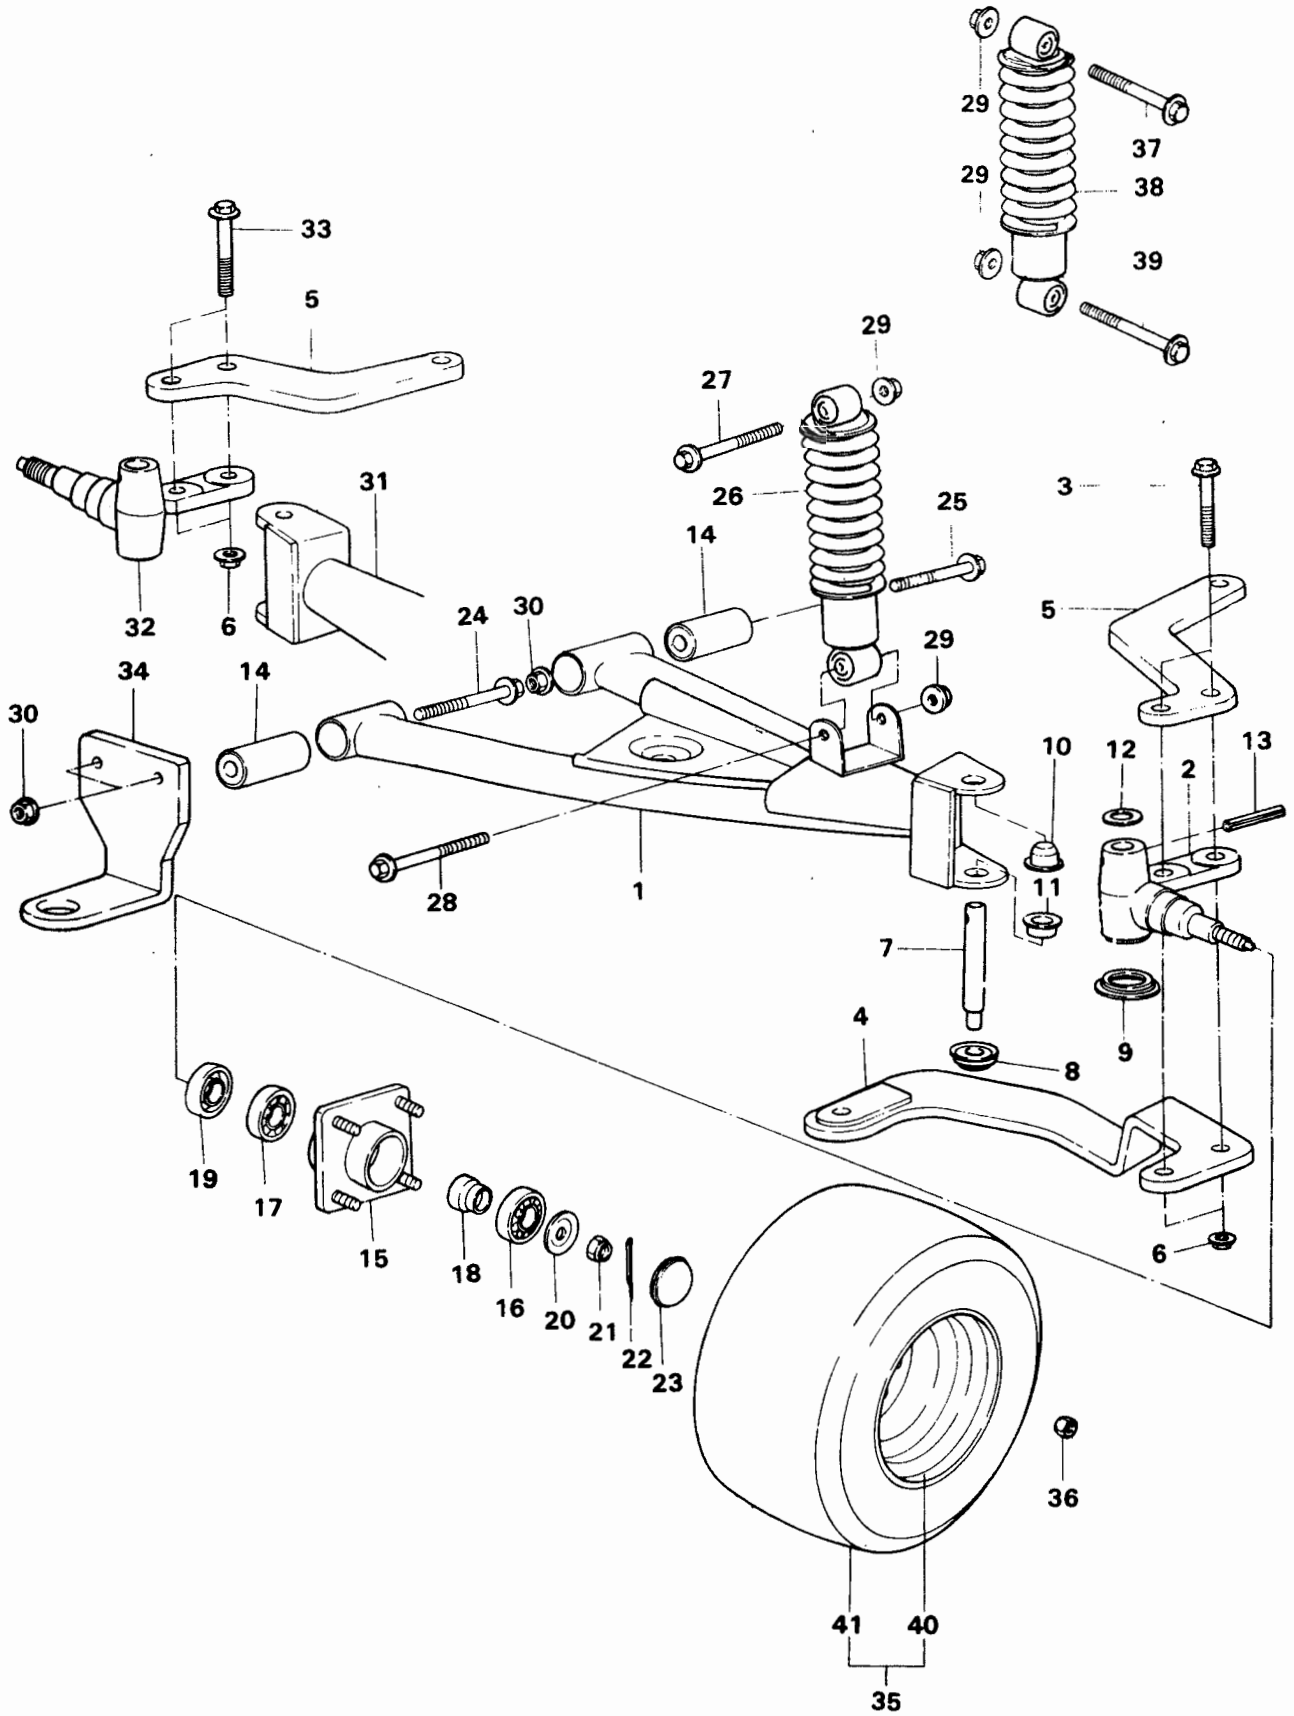

5-01 ~ 07 SUSPENSION

5-01 ~ 07 SUSPENSION

NO	PART NAME	PART NO	Q'TY	REMARK
1 ~ 30	Front Axle Ass'y (L/H)	GC1-502030	1	
5 ~ 33	Front Axle Ass'y (R/H)	GC1-502032	1	
1	Front Axle Lower Arm (L/H)	GC1-502040	1	Includes #14
2	Knuckle (L/H)	GC1-503100	1	
3	Bolt (L/H)	1XM-243140	2	M10, L = 45
4	Steering Arm	GC1-401100	1	
5	Knuckle Arm	GC1-505100	2	
6	Nut	2XM-113122	4	M10
7	King Pin	GC1-503110	2	
8	Dust Seal #2		2	
9	Dust Seal #1		2	
10	Plug		2	
11	Bush		2	
12	Wear Plate		2	
13	Pin, Spring	6EK-149000	2	
14	Bush	GC1-502100	4	
15	Hub	GC1-504150	2	
16	Bearing	862-040020	2	
17	Bearing	860-050020	2	
18	Collar	GC1-504130	2	
19	Oil Seal	GC1-504110	2	
20	Washer, Conical	GC1-504140	2	
21	Hub Nut	GC1-504190	2	
22	Pin, Split	6FF-130100	2	
23	Cover	GC1-504120	2	
24	Bolt	1XM-454142	2	M10, L = 80

5-01 ~ 07 SUSPENSION

5-01 ~ 07 SUSPENSION

NO	PART NAME	PART NO	Q'TY	REMARK
25	Bolt	1XM-424142	2	M10, L = 75
26	Front Shock Absorber	GB1-551010	2	
27	Bolt	1XM-364450	2	M10, L = 65
28	Bolt	1XM-274450	2	M10, L = 50
29	Nut	2XM-113422	8	M10
30	Nut	2XM-113122	4	M10
31	Front Axle Lower Arm (R/H)	GC1-502041	1	Includes #14
32	Knuckle (R/H)	GC1-503101	1	
33	Bolt (R/H)	1XM-183140	2	M10, L = 35
34	Towing Bracket	GC1-701360	1	
35	Wheel & Tire	GC1-507010	2	Includes #40, 41
36	Wheel Nut	GC1-202800	8	
37	Bolt	1XM-304440	2	M10, L = 55
38	Rear Shock Absorber	GB1-556010	2	
39	Bolt	1XM-274450	2	M10, L = 50
40	Wheel	GC1-507020	2	
41	Tire	GC1-507030	2	
K1	Knuckle Overhaul Kit	GC1-503500	1	Includes # 8 ~ 13