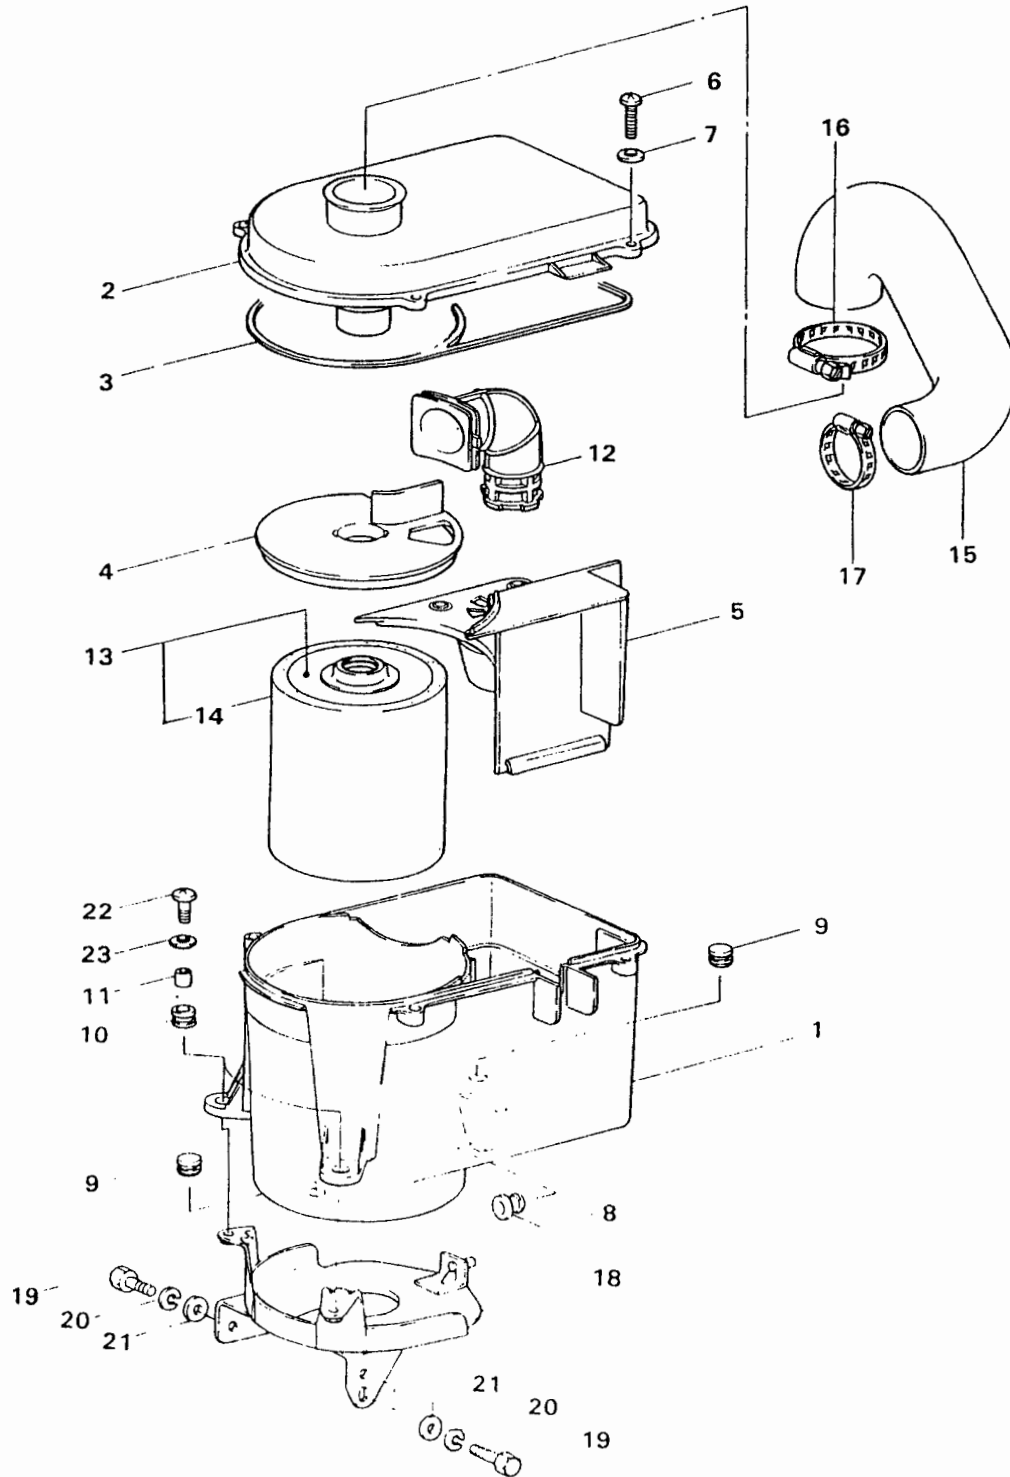

1-02 AIR CLEANER

1-02 AIR CLEANER

NO	PART NAME	PART NO	Q'TY	REMARK
1 ~ 14	Air Cleaner Ass'y	GG1-102000	1	
1	Body	GG1-102120	1	Includes #8 ~ 11
2	Cap	GG1-102110	1	Includes #3
3	Seal	GG1-102003	1	
4	Partition	GG1-102410	1	
5	Cyclone Ass'y	GG1-102310	1	
6	Screw, Pan Head	3GG-372100	4	M4, L = 20
7	Washer, Plane	4AC-000110	4	M4
8	Grommet	GG1-102006	1	
9	Grommet	GG1-102007	1	
10	Grommet	GG1-102008	2	
11	Collar	GG1-102010	2	
12	Inner Hose	GG1-102320	1	
13	Element Ass'y	GG1-102210	1	Includes # 14
14	Foam, Element	GG1-102220	1	
15	Air Cleaner Hose	GG1-102810	1	
16	Hose Clamp 1-3/4"	GG1-102820	1	
17	Hose Clamp 2-1/4"	GG1-102830	1	
18	Air Cleaner Bracket Ass'y	GG1-106060	1	
19	Bolt, Hex	1AJ-102100	4	M6, L = 16
20	Washer, Spring	4BE-003110	4	M6
21	Washer, Plane	4AE-000110	4	M6
22	Screw, Pan Head	3GL-432100	2	M6, L = 25
23	Washer, Plane	4AE-150112	2	M6