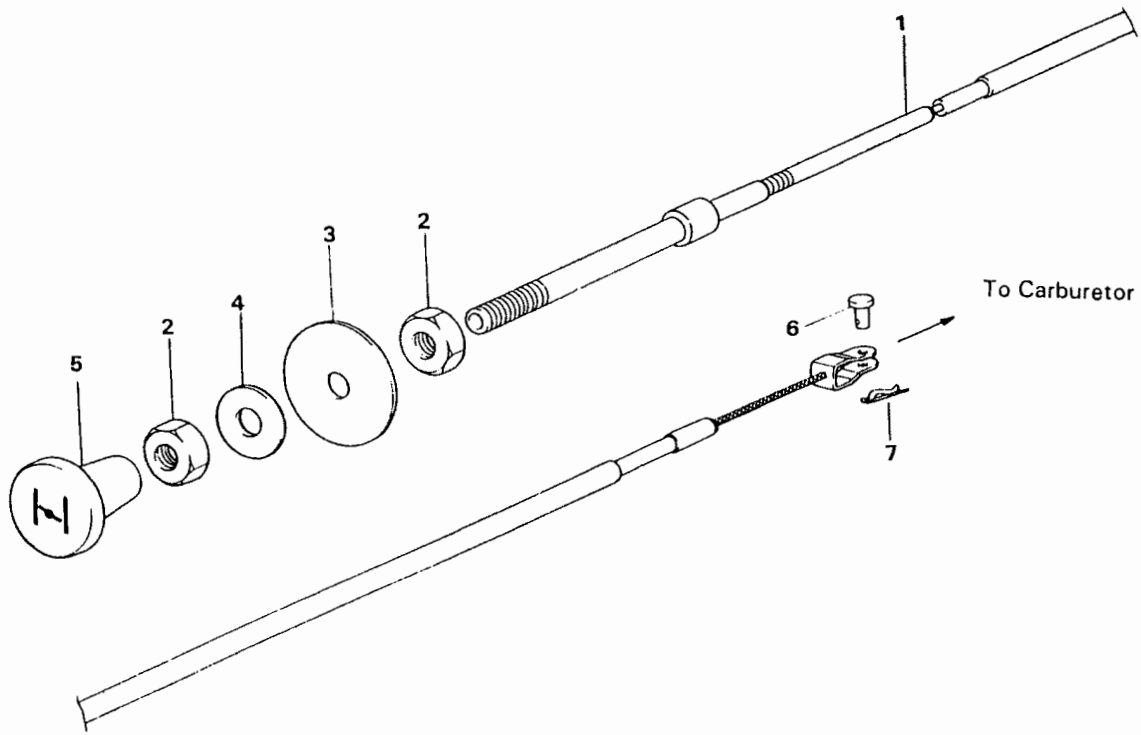

1-05 CHOKE SYSTEM

1-05 CHOKE SYSTEM

NO	PART NAME	PART NO	Q'TY	REMARK
1 ~ 5	Choke Cable Ass'y	GG1-105010	1	
1	Cable, Choke	GG1-105100	1	Includes # 2,3
2	Nut	2AM-005000	2	M10
3	Washer	4AG-501112	1	M10
4	Washer, Plane	4AG-005010	1	M10
5	Knob	GG1-105140	1	
6	Pin	6CJ-061100	1	$\phi 5$, L = 10
7	Pin, Clip	6HB-070100	1	