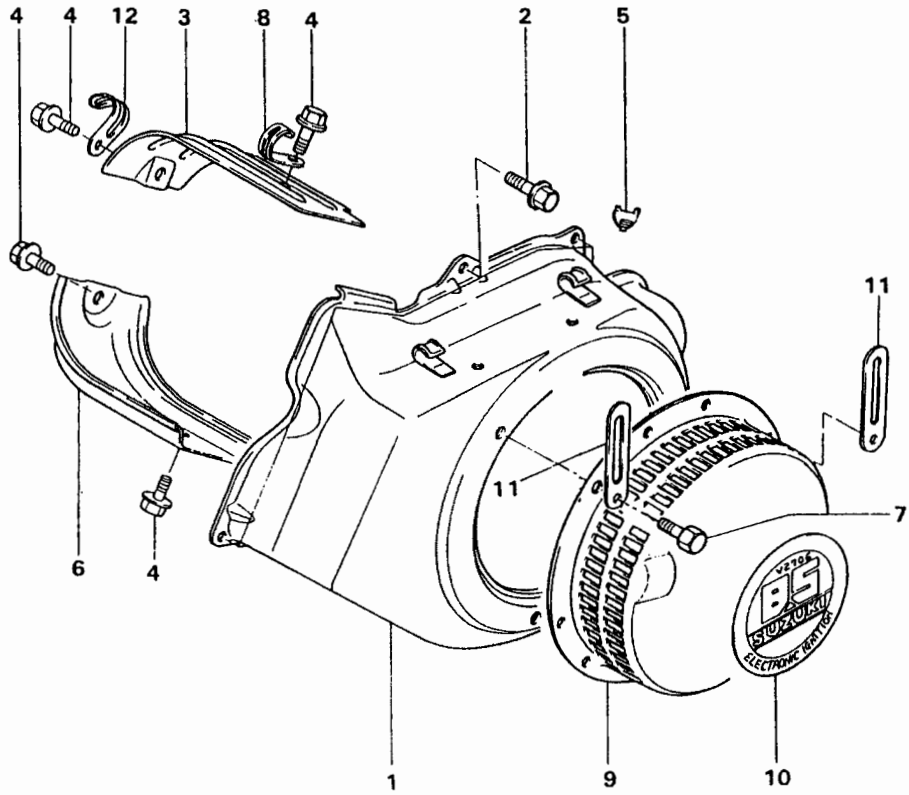

1-17 COOLING FAN COVER

1-17 COOLING FAN COVER

NO	PART NAME	PART NO	Q'TY	REMARK
1	Cover, Cooling Fan	GG1-117010	1	
2	Bolt, Cooling Fan Cover	1LW-000170	6	M6, L = 15
3	Cowling, Ventilation Upper	GG1-117030	1	
4	Bolt, Ventilation Cowling	1LW-000170	4	M6, L = 15
5	Protector, Lead Wire	GG1-117050	1	
6	Cowling, Ventilation Lower	GG1-117020	1	
7	Bolt, Air Duct	1LW-000180	3	M16 L = 10
8	Clamp	GG1-117090	1	
9	Case, Air Duct	GG1-117060	1	
10	Plate, Name	GG1-117070	1	
11	Clamp, Choke Cable	GG1-117080	2	
12	Clamp, Hightension Cord	GG1-119110	1	