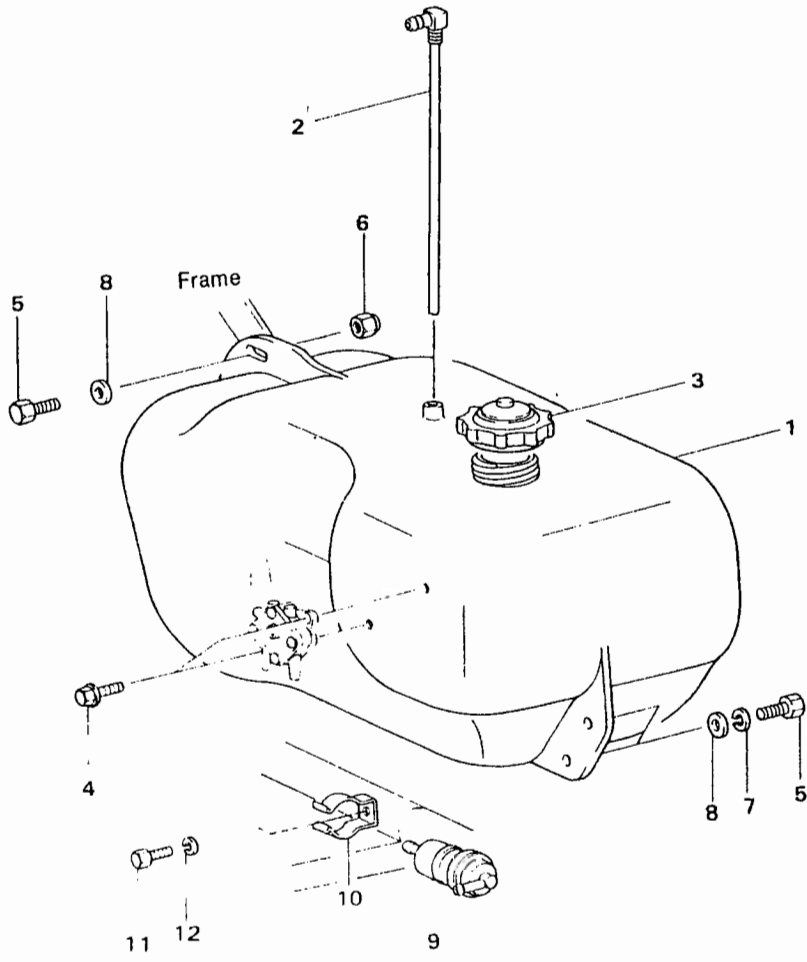

# 1-04 FUEL TANK

**1-04 FUEL TANK**

NO	PART NAME	PART NO	Q'TY	REMARK
1~3	Fuel Tank Ass'y		1	
1	Fuel Tank Body	GG1-104010	1	Includes # 2
2	Siphon Tube	GG1-104020	1	
3	Fuel Tank Cap	GG1-104170	1	
4	Bolt, Flange	1LJ-092100	2	M6, L = 14
5	Bolt, Hex	1AL-143100	3	M8, L = 25
6	Nut, Lock	2HL-003120	1	M8
7	Washer, Spring	4BF-003110	2	M8
8	Washer, Plane	4AF-240112	3	M8
9	Fuel Filter Ass'y (A)	GG1-104051	1	
10	Fuel Filter Clamp	GG1-106710	1	
11	Bolt, Hex	1AJ-102100	1	M6, L = 16
12	Washer, Spring	4BE-003110	1	M6