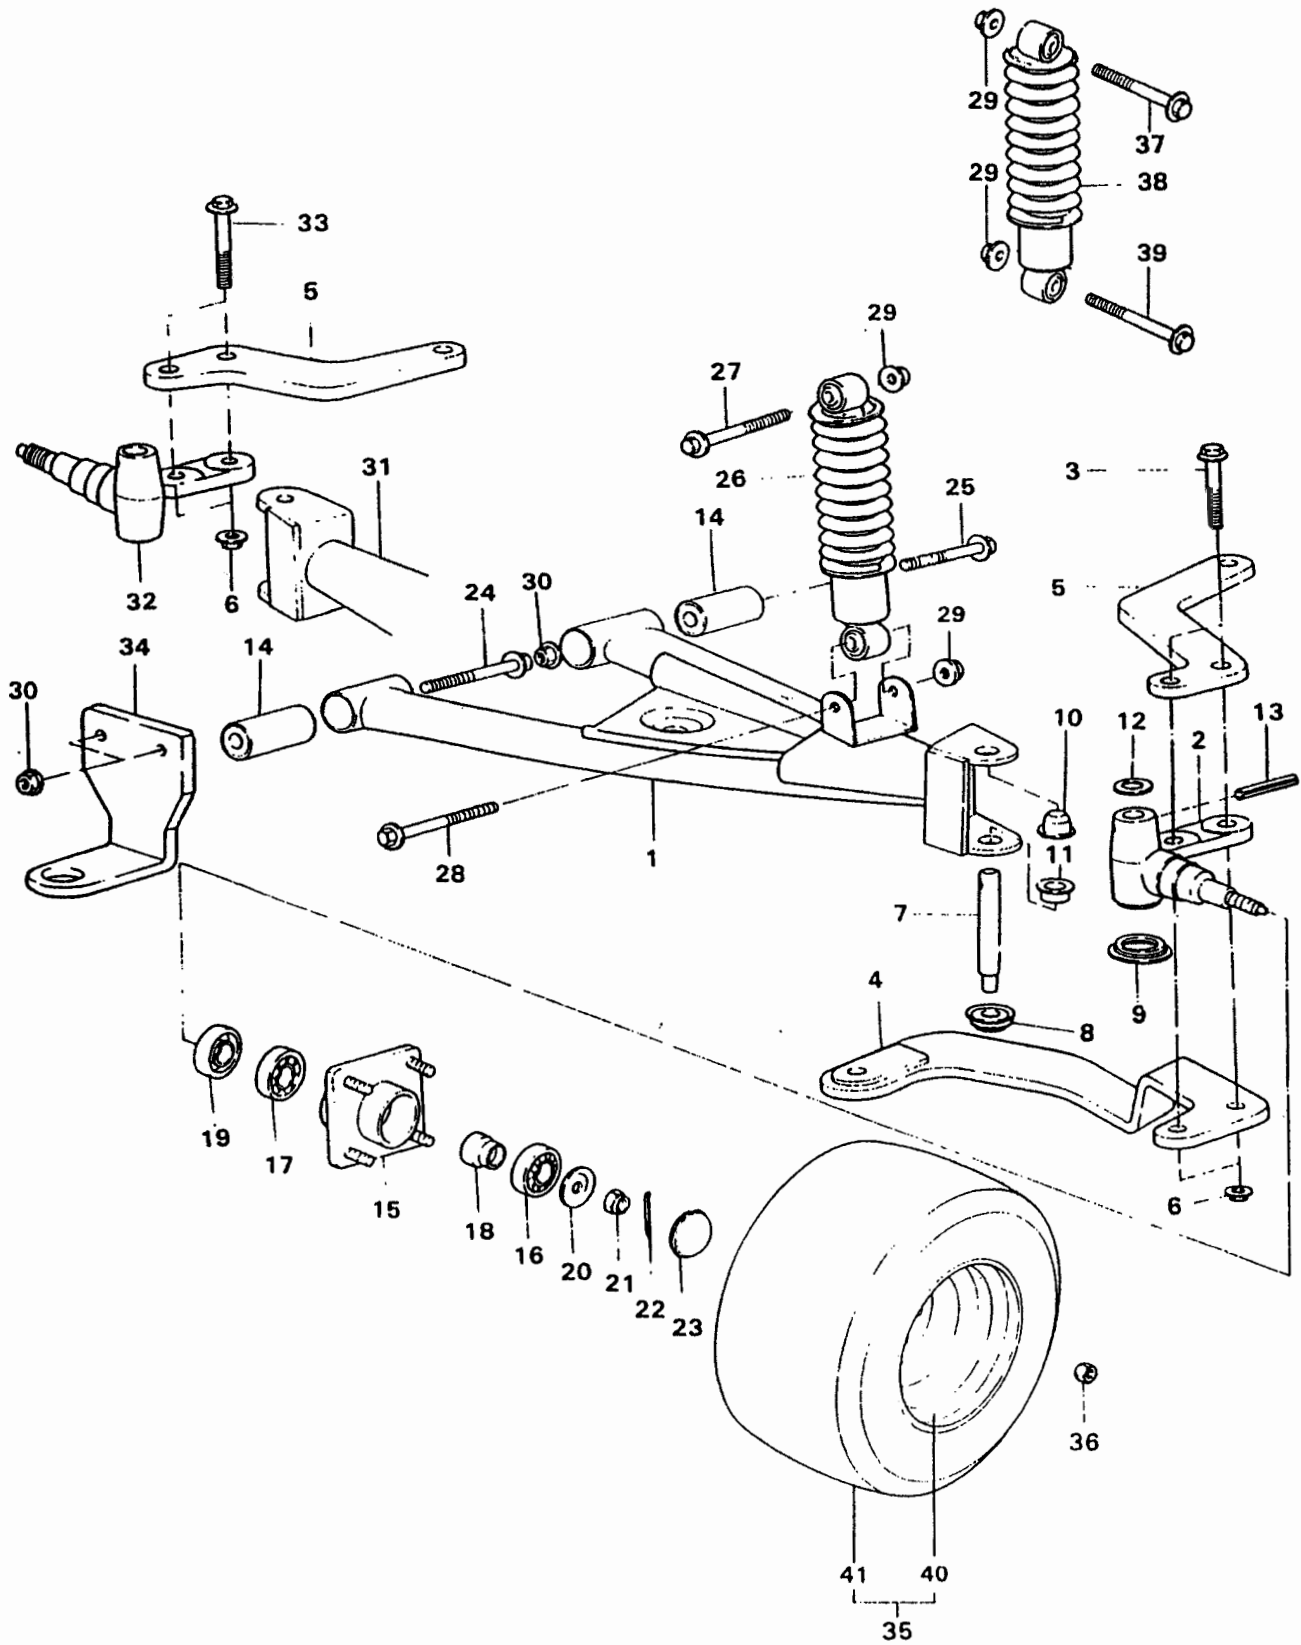

### 5-01 ~ 07 SUSPENSION

## 5-01 ~ 07 SUSPENSION

NO	PART NAME	PART NO	Q'TY	REMARK
1 ~ 30	Front Axle Ass'y (L/H)	GC1-502030	1	
5 ~ 33	Front Axle Ass'y (R/H)	GC1-502032	1	
1	Front Axle Lower Arm (L/H)	GC1-502040	1	Includes #14
2	Knuckle (L/H)	GC1-503100	1	
3	Bolt (L/H)	1XM-243140	2	M10, L = 45
4	Steering Arm	GC1-401100	1	
5	Knuckle Arm	GC1-505100	2	
6	Nut	2XM-113122	4	M10
7	King Pin	GC1-503110	2	
8	Dust Seal #2		2	
9	Dust Seal #1		2	
10	Plug		2	
11	Bush		2	
12	Wear Plate		2	
13	Pin, Spring	6EK-149000	2	
14	Bush	GC1-502100	4	
15	Hub	GC1-504150	2	
16	Bearing	862-040020	2	
17	Bearing	860-050020	2	
18	Collar	GC1-504130	2	
19	Oil Seal	GC1-504110	2	
20	Washer, Conical	GC1-504140	2	
21	Hub Nut	GC1-504190	2	
22	Pin, Split	6FF-130100	2	
23	Cover	GC1-504120	2	
24	Bolt	1XM-454142	2	M10, L = 80

# 5-01 ~ 07 SUSPENSION

## 5-01 ~ 07 SUSPENSION

NO	PART NAME	PART NO	Q'TY	REMARK
25	Bolt	1XM-424142	2	M10, L = 75
26	Front Shock Absorber	GG1-501010	2	
27	Bolt	1XM-364450	2	M10, L = 65
28	Bolt	1XM-274450	2	M10, L = 50
29	Nut	2XM-113422	8	M10
30	Nut	2XM-113122	4	M10
31	Front Axle Lower Arm (R/H)	GC1-502041	1	Includes #14
32	Knuckle (R/H)	GC1-503101	1	
33	Bolt (R/H)	1XM-183140	2	M10, L = 35
34	Towing Bracket	GC1-701360	1	
35	Wheel & Tire	GC1-507010	2	Includes #40, 41
36	Wheel Nut	GC1-202800	8	
37	Bolt	1XM-304440	2	M10, L = 55
38	Rear Shock Absorber	GG1-506010	2	
39	Bolt	1XM-274450	2	M10, L = 50
40	Wheel	GC1-507020	2	
41	Tire	GC1-507030	2	
K1	Knuckle Overhaul Kit	GC1-503500	1	Includes # 8 ~ 13