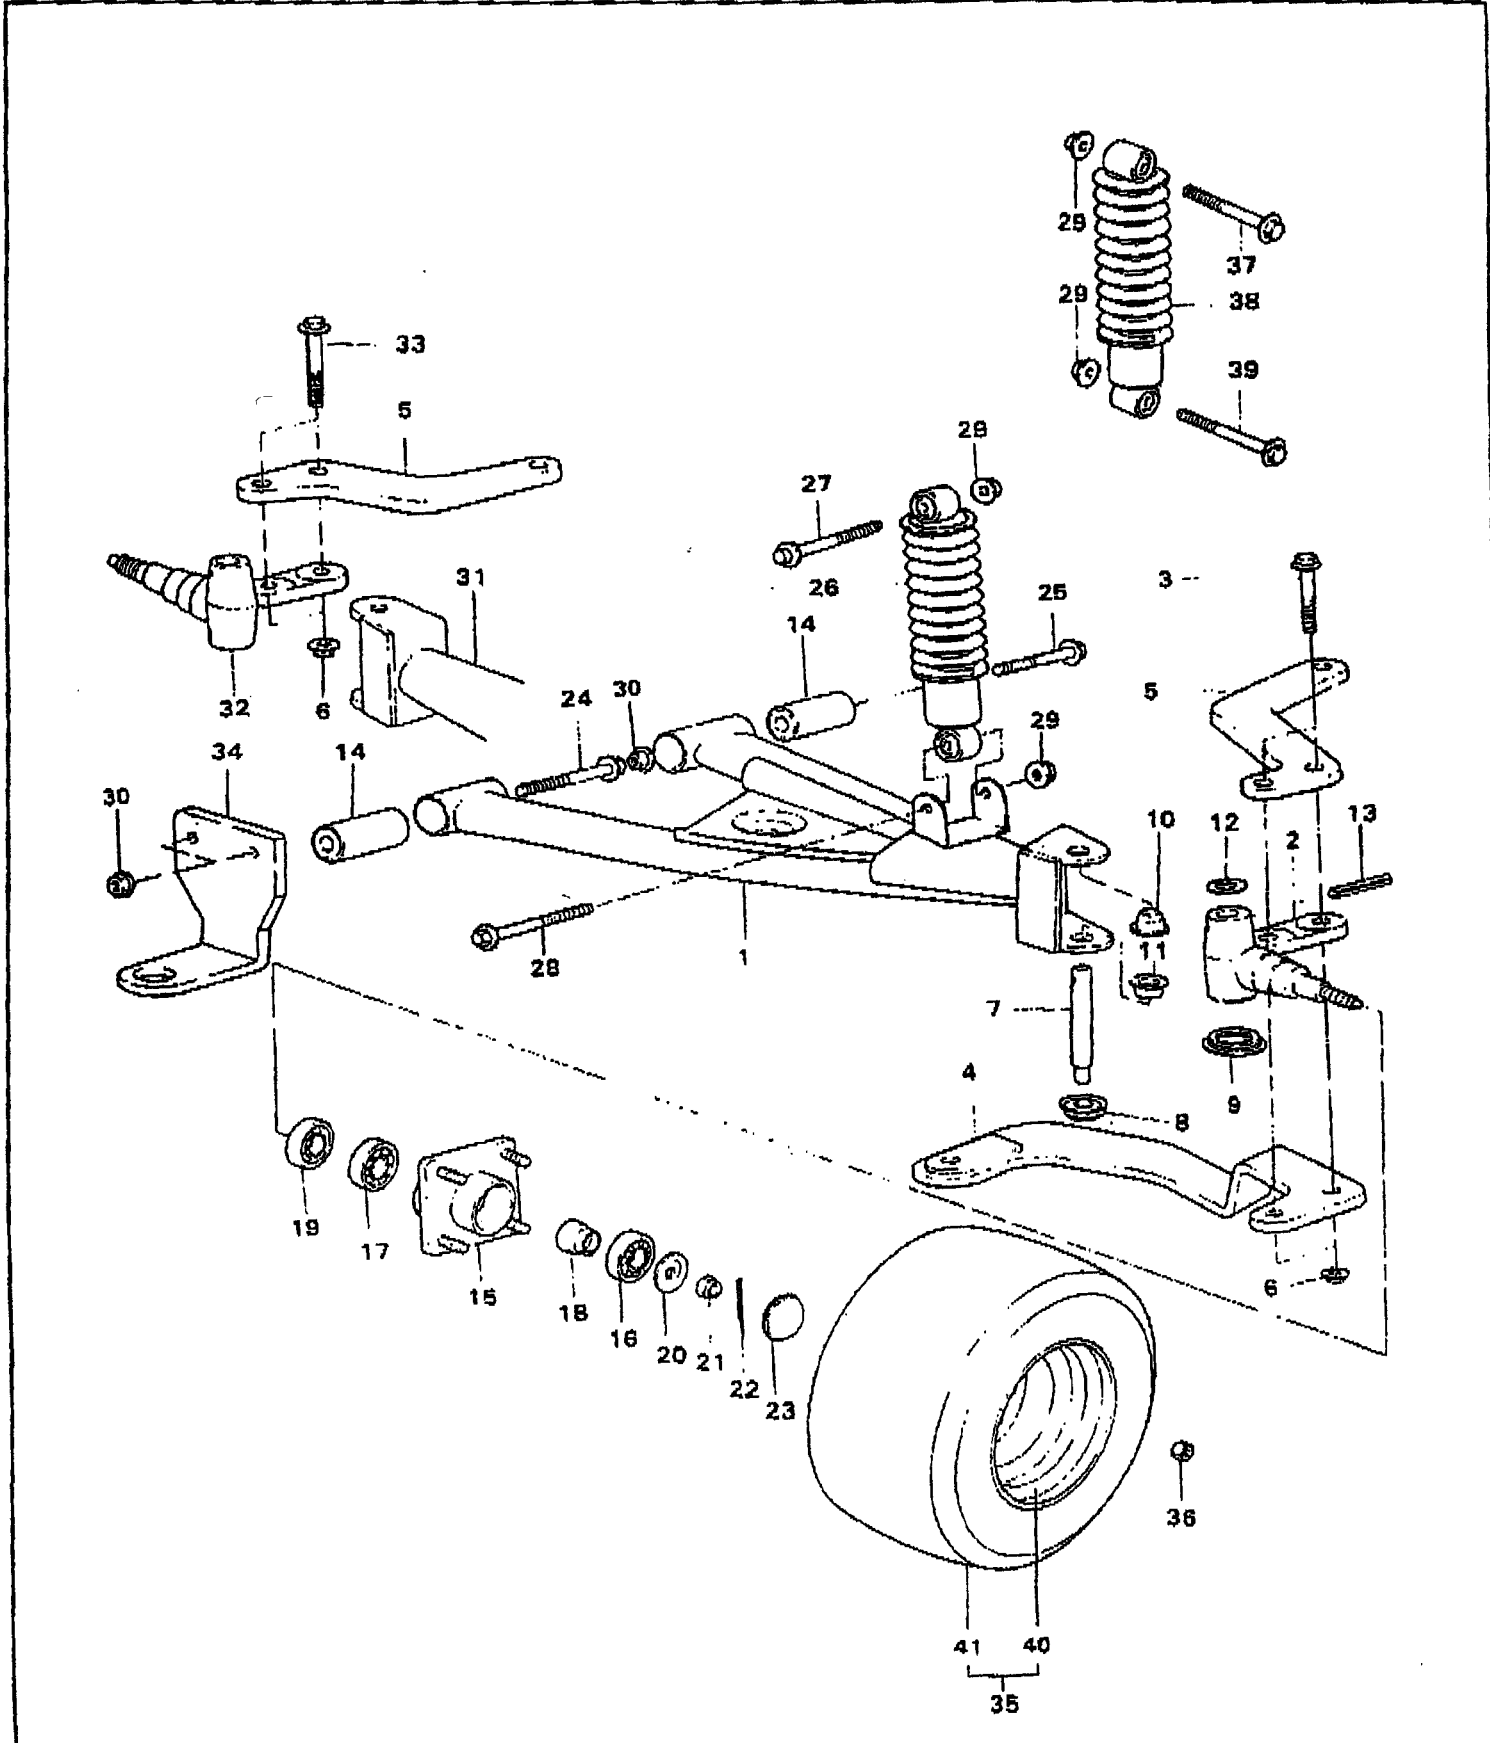

### 5-01 ~ 07 SUSPENSION

## 5-01 ~ 07 SUSPENSION

NO	PART NAME	PART NO	Q'TY	REMARK
1 ~ 30	Front Axle Ass'y (L/H)	GC1-502030	1	
5 ~ 33	Front Axle Ass'y (R/H)	GC1-502032	1	
1	Front Axle Lower Arm (L/H)	GC1-502040	1	Includes #14
2	Knuckle (L/H)	GC1-503100	1	
3	Bolt (L/H)	1XM-243140	2	M10, L = 45
4	Steering Arm	GC1-401100	1	
5	Knuckle Arm	GC1-505100	2	
6	Nut	2XM-113122	4	M10
7	King Pin	GC1-503110	2	
8	Dust Seal #2		2	
9	Dust Seal #1		2	
10	Plug		2	
11	Bush		2	
12	Wear Plate		2	
13	Pin, Spring	6EK-149000	2	
14	Bush	GC1-502100	4	
15	Hub	GC1-504150	2	
16	Bearing	862-040020	2	
17	Bearing	860-050020	2	
18	Collar	GC1-504130	2	
19	Oil Seal	GC1-504110	2	
20	Washer, Conical	GC1-504140	2	
21	Hub Nut	GC1-504190	2	
22	Pin, Split	6FF-130100	2	
23	Cover	GC1-504120	2	
24	Bolt	1XM-454142	2	M10, L = 80

# 5-01 ~ 07 SUSPENSION

## 5-01 ~ 07 SUSPENSION

NO	PART NAME	PART NO	Q'TY	REMARK
25	Bolt	1XM-424142	2	M10, L = 75
26	Front Shock Absorber	GG1-501010	2	
27	Bolt	1XM-364450	2	M10, L = 65
28	Bolt	1XM-274450	2	M10, L = 50
29	Nut	2XM-113422	8	M10
30	Nut	2XM-113122	4	M10
31	Front Axle Lower Arm (R/H)	GC1-502041	1	Includes #14
32	Knuckle (R/H)	GC1-503101	1	
33	Bolt (R/H)	1XM-183140	2	M10, L = 35
34	Towing Bracket	GC1-701360	1	
35	Wheel & Tire	GC1-507010	2	Includes #40, 41
36	Wheel Nut	GC1-202800	8	
37	Bolt	1XM-304440	2	M10, L = 55
38	Rear Shock Absorber	GG1-506010	2	
39	Bolt	1XM-274450	2	M10, L = 50
40	Wheel	GC1-507020	2	
41	Tire	GC1-507030	2	
K1	Knuckle Overhaul Kit	GC1-503500	1	Includes # 8 ~ 13