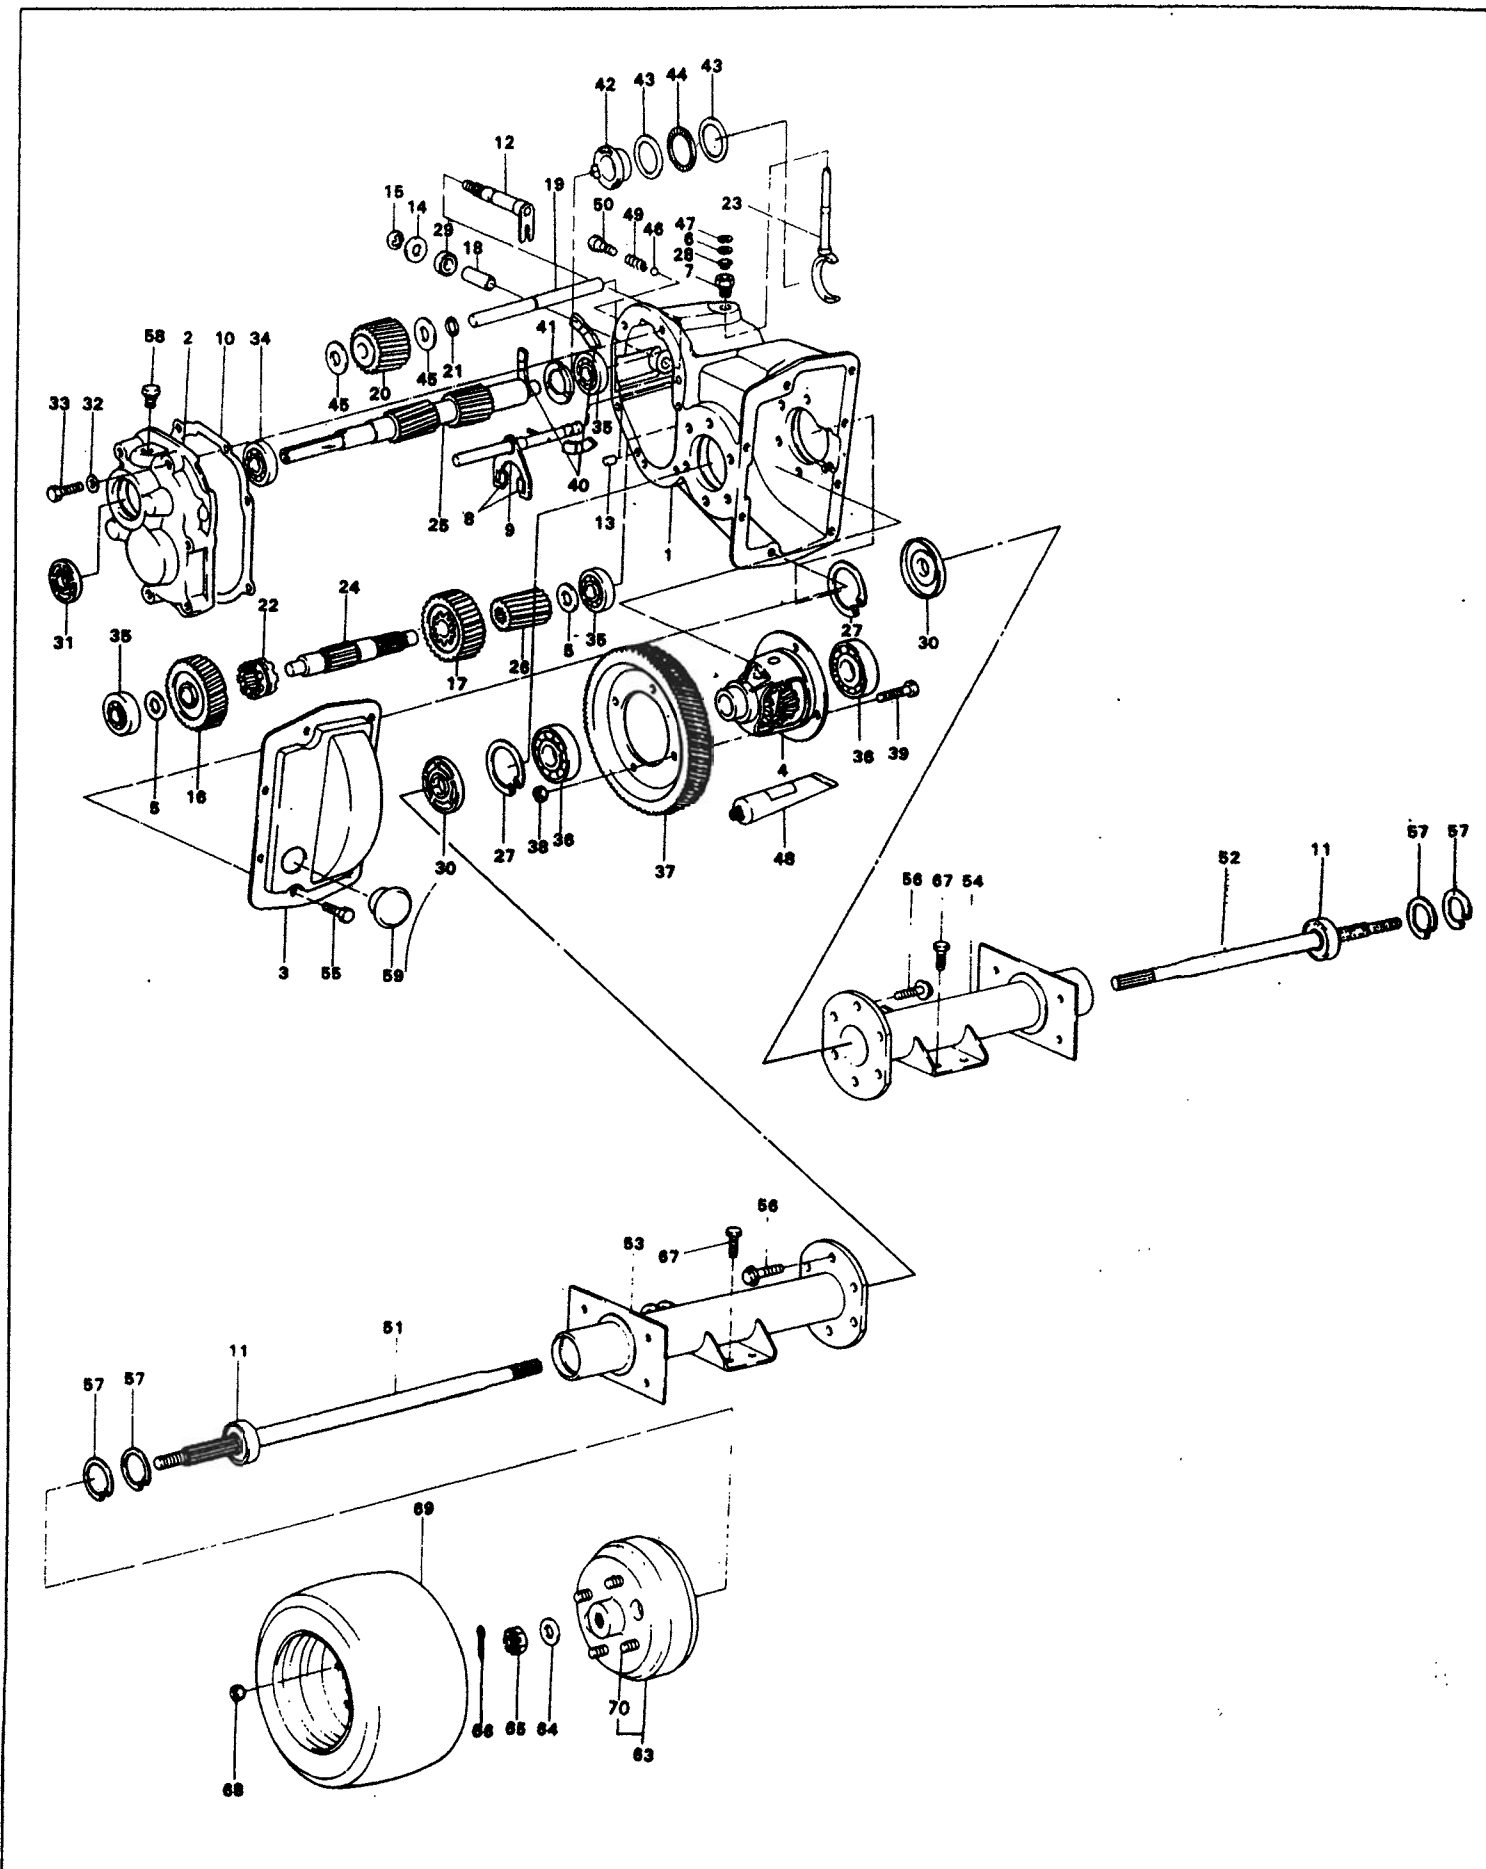

2-01, 02, 06 TRANSAXLE

2-01, 02, 06 TRANSAXLE

NO	PART NAME	PART NO	Q'TY	REMARK
25	Input Shaft	GG1-201350	1	
26	Intermediate Gear (A) Intermediate Gear (Old)	GG1-201362 GG1-201360	1	#A004331 and Above Up to #A004330
27	Snap Ring	GG1-201372	2	
28	Oil Seal (A) Oil Seal (Old)	GG1-201382 GG1-201380	1	#A004331 and Above Up to #A004330
29	Oil Seal	GG1-201390	1	
30	Oil Seal	GG1-201400	2	
31	Oil Seal	GG1-201410	1	
32	Washer, Plane			
33	Bolt, Flange Head	GG1-201432	7	
34	Ball Bearing	GG1-201440	1	
35	Ball Bearing	GC1-201450	3	
36	Ball Bearing	GC1-201460	2	
37	Ring Gear (A) Ring Gear (Old)	GC1-201736 GG1-201470	1	#A004331 and Above Up to #A004330
38	Nut	GC1-201480	4	
39	Bolt	GC1-201490	4	
40	Weight, Governor (A)	GG1-201502	3	
41	Plate, Governor	GG1-201512	1	
42	Sleeve, Governor	GG1-201522	1	
43	Washer, Thrust	GG1-201530	2	
44	Thrust Bearing	GG1-201540	1	
45	Washer, Thrust	GG1-201550	2	
46	Ball, Detent	GG1-201560	1	
47	Snap Ring	GG1-201572	1	
48	Sealant, Cover Plate	GC1-201580	1	
49	Spring, Detent	GG1-201590	1	