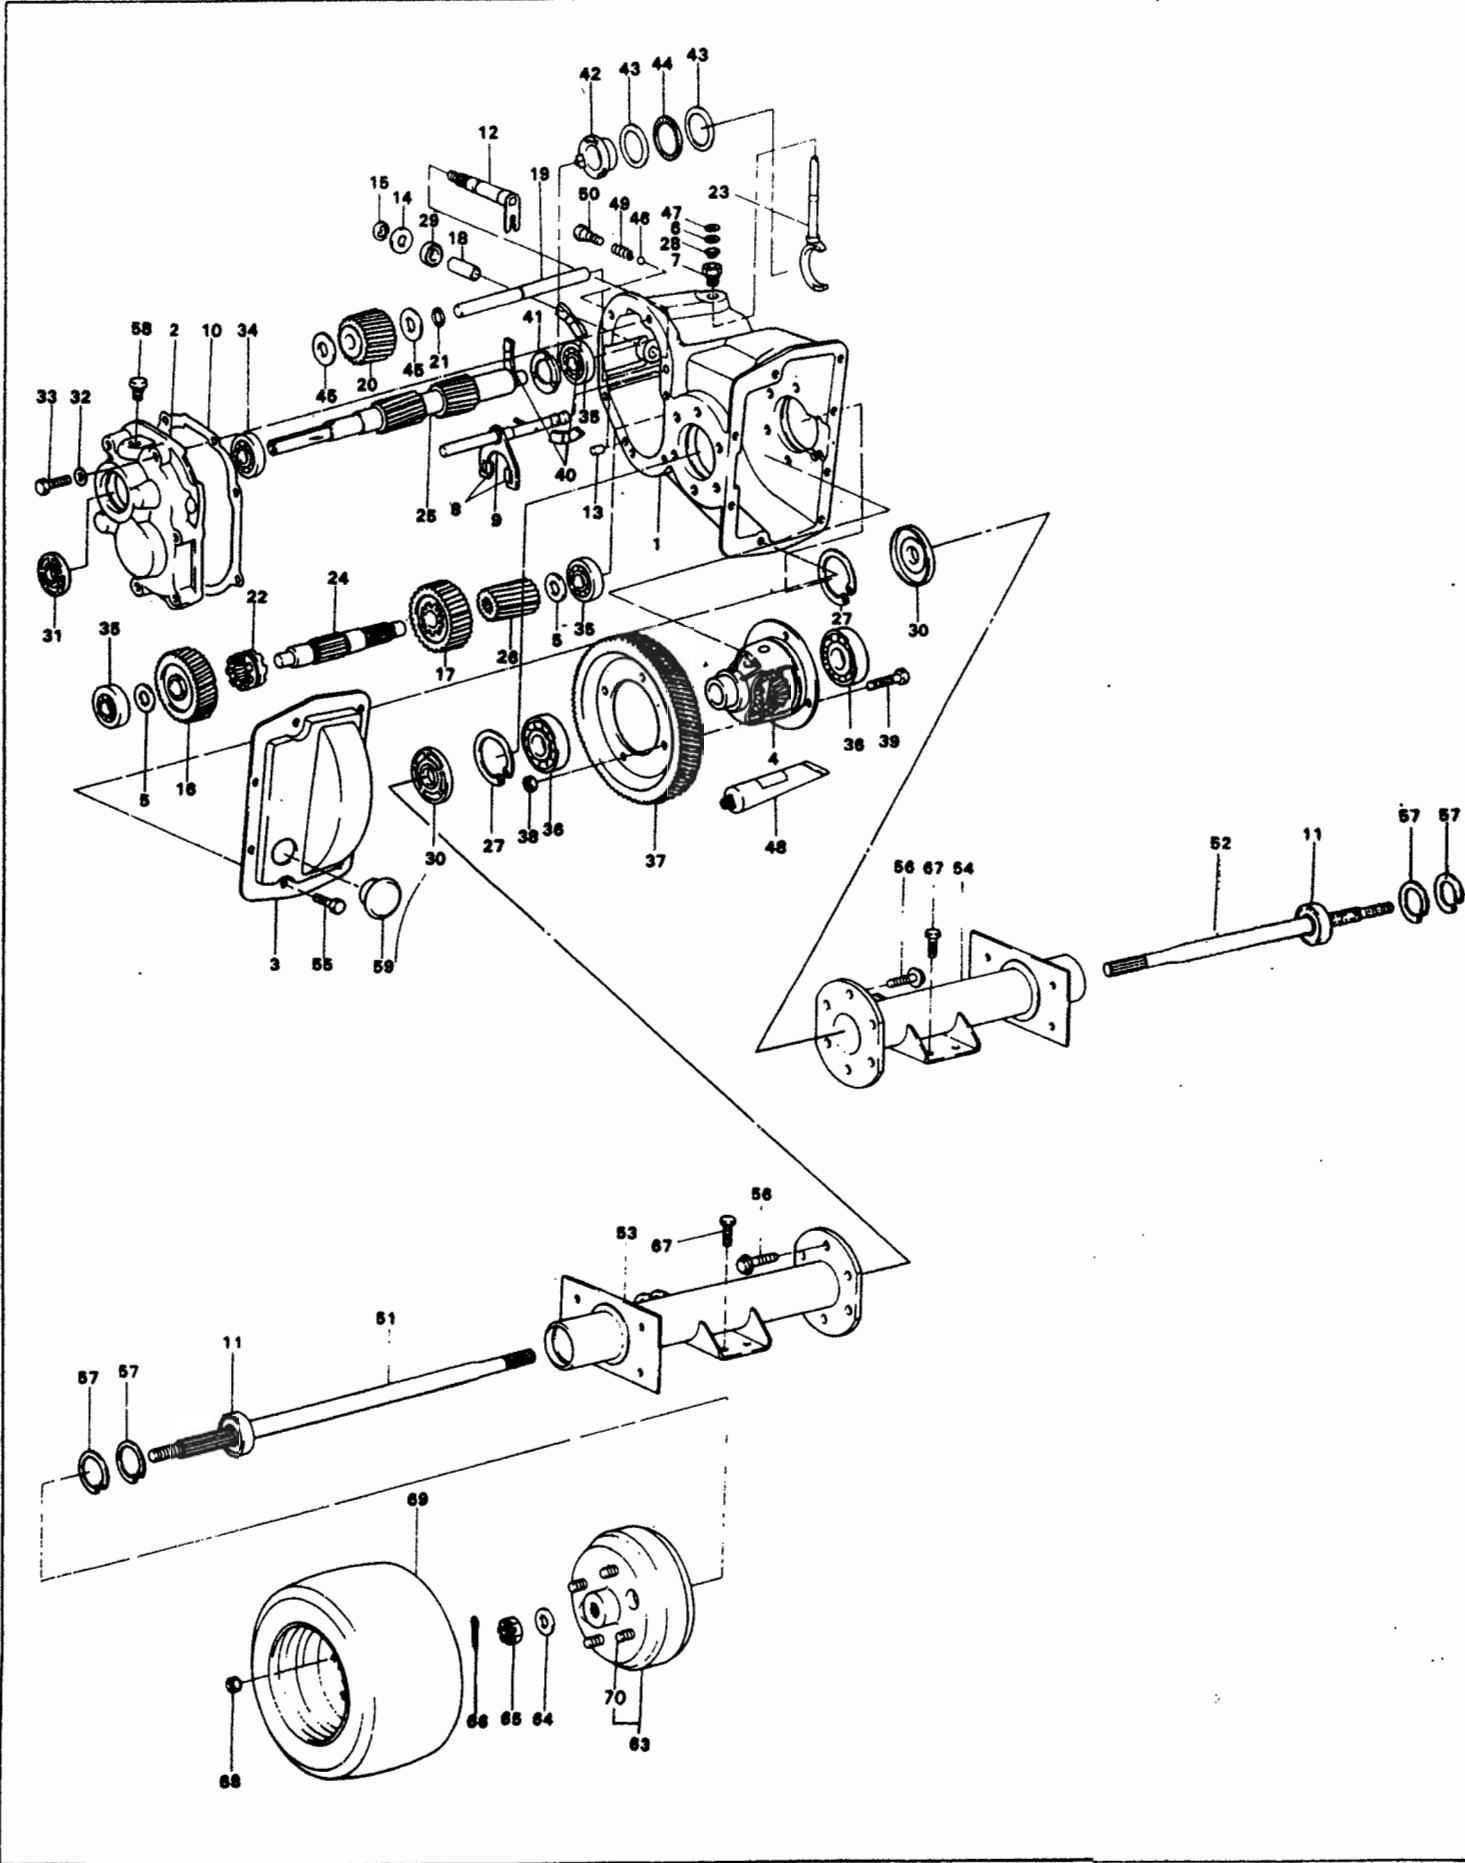

2-01, 02, 06 TRANSAXLE

2-01, 02, 06 TRANSAXLE

NO	PART NAME	PART NO	Q'TY	REMARK
1 ~59	Transaxle Ass'y (A)	GG1-201012	1	#A004331 and Above
1 ~59	Transaxle Ass'y (Old-Type)	GG1-201010	1	Up to #A004330
1	Carrier Housing		1	
2	Cover, For Carrier		1	
3	Cover, For Rear	GG1-201130	1	
4	Differential Case Ass'y	GG1-201140	1	
5	Spacer, Flat	GG1-201150	2	
6	Washer, Nylon	GG1-201162	1	
7	Bushing, Governor Shaft	GG1-201172	1	
8	Clip, Shift	GG1-201180	2	
9	Shift Rod Ass'y	GG1-201190	1	Includes #8
10	Gasket, Carrier (A)	GG1-201202	1	#A004331 and Above
	Gasket, Carrier (Old)	GG1-201200		Up to #A004330
11	Ball Bearing	GC1-201210	2	
12	Actuator, Rotary	GG1-201220	1	
13	Dowel Pin	GG1-201230	2	
14	Washer, Nylon	GG1-201240	1	
15	Snap Ring	GG1-201250	1	
16	Gear Ass'y, Reverse	GG1-201260	1	
17	Gear Ass'y, Forward	GG1-201270	1	
18	Bushing, Shifter	GG1-201280	1	
19	Idle Shaft	GG1-201290	1	
20	Gear Ass'y, Idler	GG1-201300	1	
21	Snap Ring	GG1-201310	1	
22	Gear Clutch	GG1-201320	1	
23	Actuator Ass'y, Governor (A)	GG1-201332	1	#A004331 and Above
	Actuator Ass'y, Governor (Old)	GG1-201330		Up to #A004330
24	Intermediate Shaft	GG1-201340	1