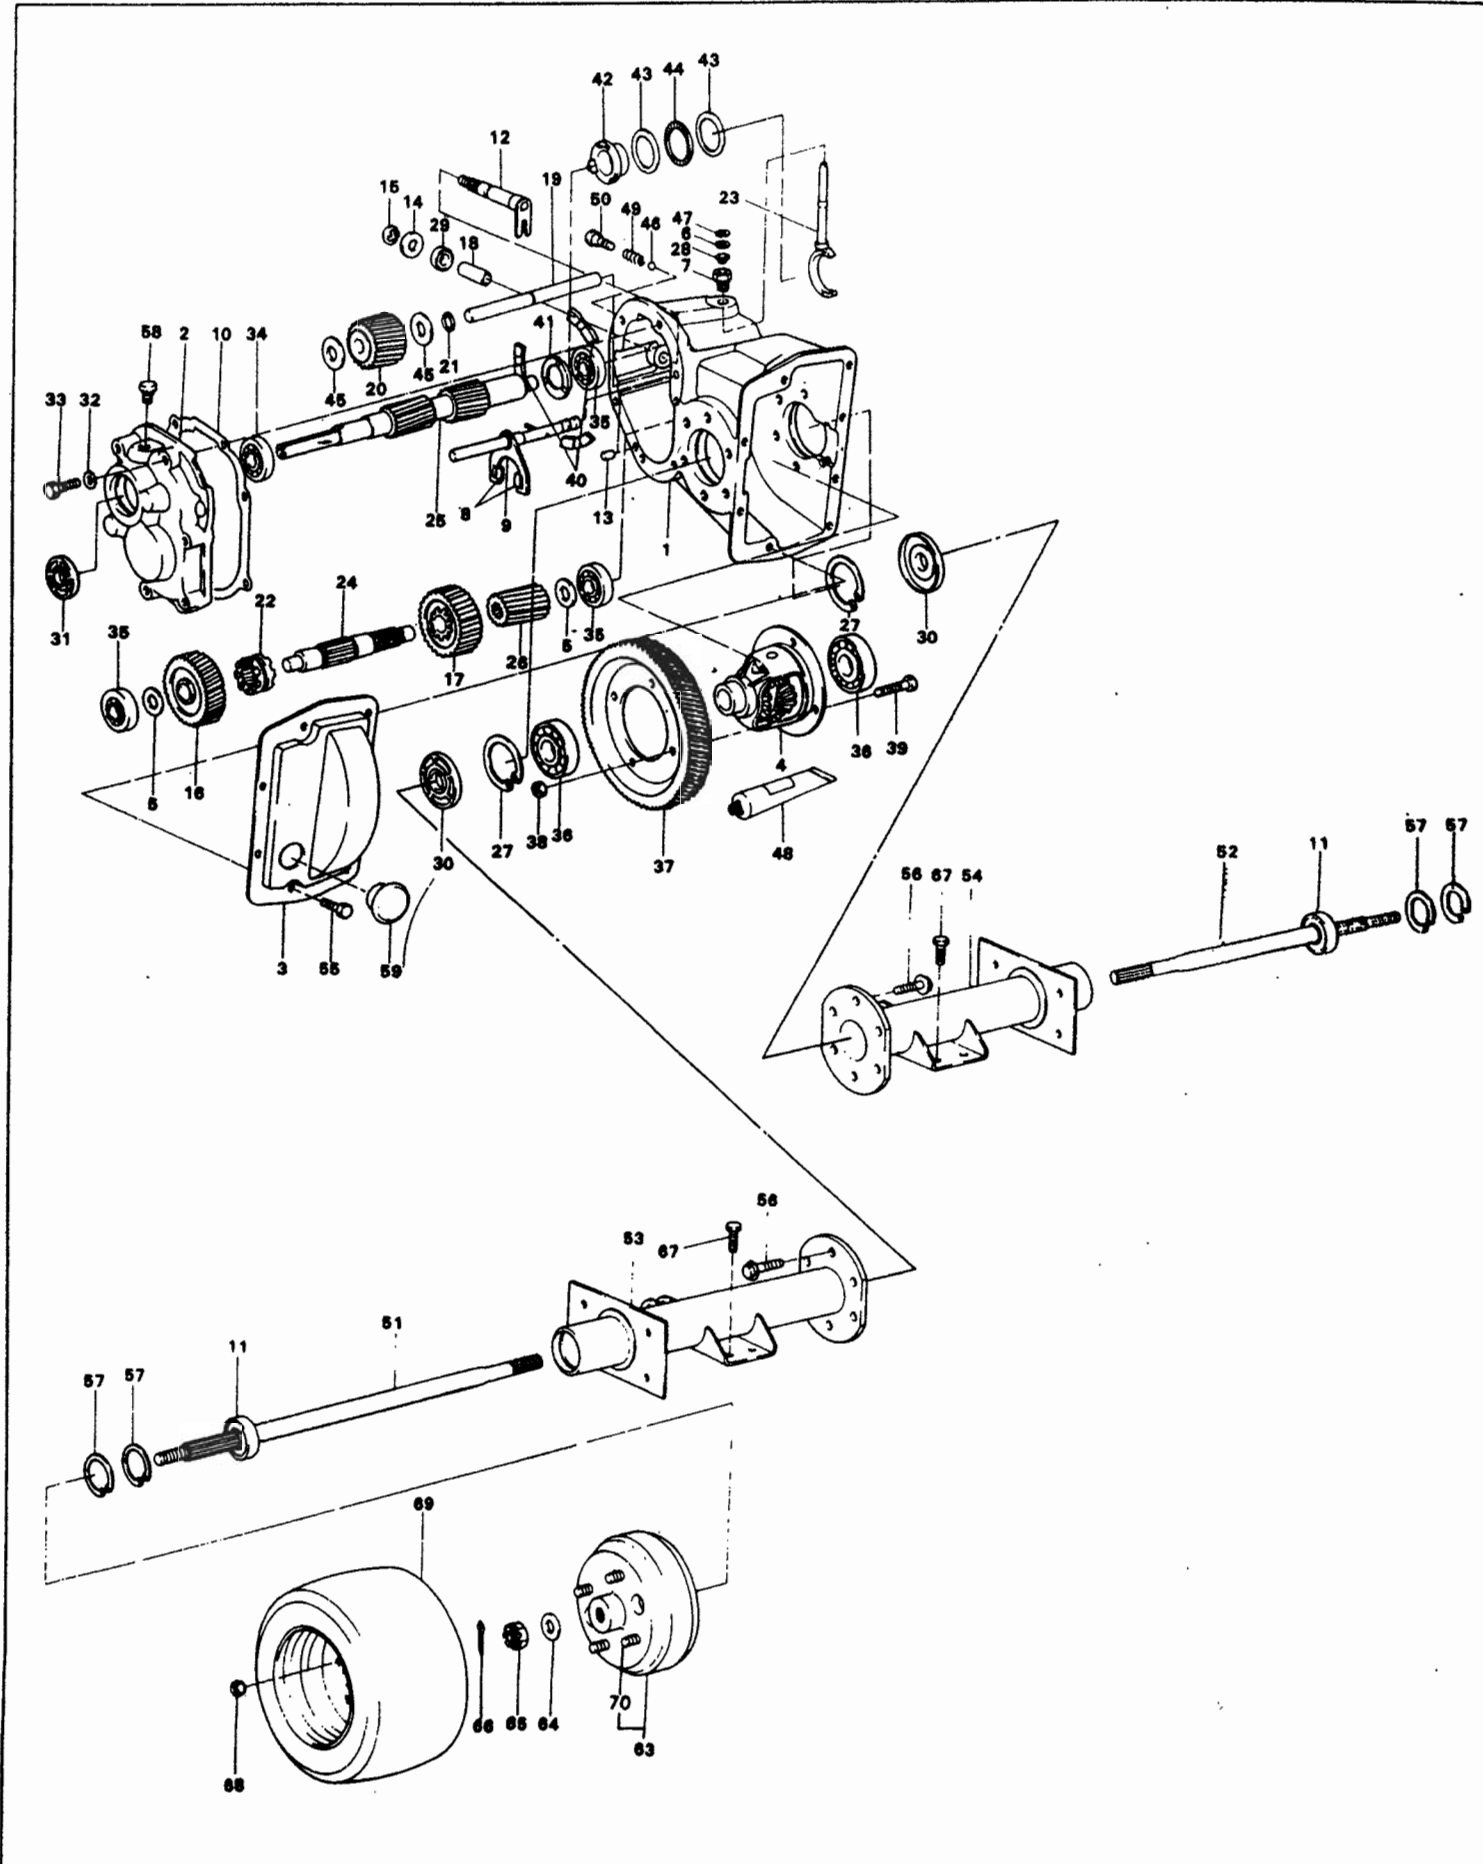

2-01, 02, 06 TRANSAXLE

NO	PART NAME	PART NO	Q'TY	REMARK
25	Input Shaft	GG1-201350	1	
26	Intermediate Gear (A) Intermediate Gear (Old)	GG1-201362 GG1-201360	1	#A004331 and Above Up to #A004330
27	Snap Ring	GG1-201372	2	
28	Oil Seal (A) Oil Seal (Old)	GG1-201382 GG1-201380	1	#A004331 and Above Up to #A004330
29	Oil Seal	GG1-201390	1	
30	Oil Seal	GG1-201400	2	
31	Oil Seal	GG1-201410	1	
32	Washer, Plane			
33	Bolt, Flange Head	GG1-201432	7	
34	Ball Bearing	GG1-201440	1	
35	Ball Bearing	GC1-201450	3	
36	Ball Bearing	GC1-201460	2	
37	Ring Gear (A) Ring Gear (Old)	GC1-201736 GG1-201470	1	#A004331 and Above Up to #A004330
38	Nut	GC1-201480	4	
39	Bolt	GC1-201490	4	
40	Weight, Governor (A)	GG1-201502	3	
41	Plate, Governor	GG1-201512	1	
42	Sleeve, Governor	GG1-201522	1	
43	Washer, Thrust	GG1-201530	2	
44	Thrust Bearing	GG1-201540	1	
45	Washer, Thrust	GG1-201550	2	
46	Ball, Detent	GG1-201560	1	
47	Snap Ring	GG1-201572	1	
48	Sealant, Cover Plate	GC1-201580	1	
49	Spring, Detent	GG1-201590	1	

2-01,02,06 TRANSAXLE